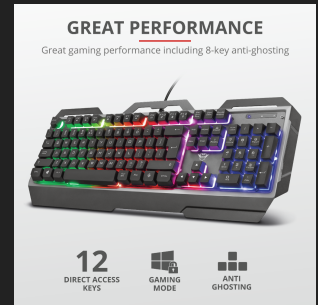

**#23577**

Metal Gaming Keyboard

Gaming keyboard with metal top plate and multicolour illumination

Key features

- Full-size layout with strong metal top plate
- Breathing multicolour illumination with adjustable brightness and speed
- Anti-ghosting: up to 8 simultaneous key pressings
- Game-mode switch; directly disable Windows key
- 12 Direct access media keys

What's in the box

- Keyboard
- Gaming sticker

System requirements

- PC/Laptop with USB port
- Windows 10, 8 or 7

**METAL
BODY****GAMING
MODE****ANTI-
GHOSTING****MULTICOLOUR
ILLUMINATION**

Action-Ready Gaming Keyboard

LIGHTING

Backlight	True	Backlight colours	Rainbow
Key illumination	False		

FEATURES

Spill-proof	True	Silent keys	False
On-board memory	False	Wrist support	False
Software	False		

COMPATIBILITY

Compatible Device Types	Laptop, pc	Compatible Consoles	PS4, Xbox One
Compatible Software Platforms	Chrome OS, Linux, Mac OS, Windows		

PRODUCT VISUAL 1

PRODUCT PICTORIAL 1

PRODUCT PICTORIAL 2

PRODUCT PICTORIAL 3

PRODUCT ESHOT 1

LIFESTYLE VISUAL 1

PRODUCT VISUAL 2

PRODUCT TOP 1