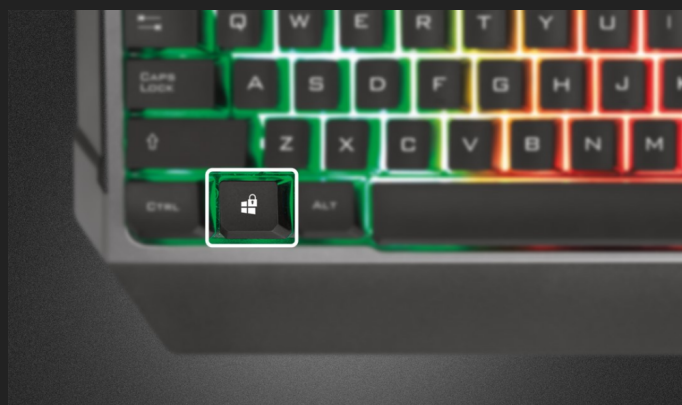

**#23577**

Metal Gaming Keyboard

Gaming keyboard with metal top plate and multicolour illumination

Key features

- Full-size layout with strong metal top plate
- Breathing multicolour illumination with adjustable brightness and speed
- Anti-ghosting: up to 8 simultaneous key pressings
- Game-mode switch; directly disable Windows key
- 12 Direct access media keys

Engineered for serious gaming, the Trust GXT 856 Torac Metal Gaming Keyboard combines durability with usability, with the added colour hit from stunning LED illumination.

Sturdy Metal Design

Ramp up your gaming experience with the endurance of the Trust GXT 856 Torac Metal Gaming Keyboard. Its premium metal frame provides a solid foundation for enhanced gameplay.

Colourful Backdrop

A glorious LED lights experience is located behind the keys to enhance your gaming experience. Adjust the brightness and speed of the multicolour illumination effects to match your in-game actions.

Fingertip Control

The Torac boasts fingertip control with 12 media keys. Use them to adjust the volume, open your mail, play or pause videos or even mute audio. What's more, the Torac also features a dedicated game-mode switch – this puts the Windows key in lock mode while you're playing, allowing for uninterrupted gaming.