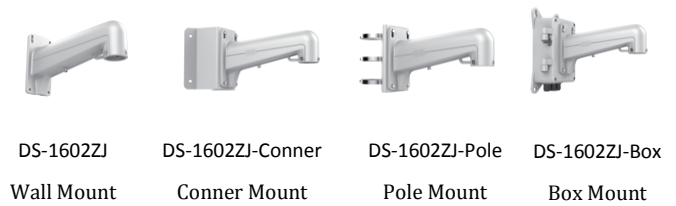

Order Models

- DS-2DE5230W-AE, PoE(802.3at, class4), 24VAC, Outdoor, IK10, IP66
- DS-2DE5230W-AE3, PoE(802.3at, class4), 24VAC, Indoor

NOTE: indoor models support ceiling or in-ceiling mount.

Dimensions

Accessories