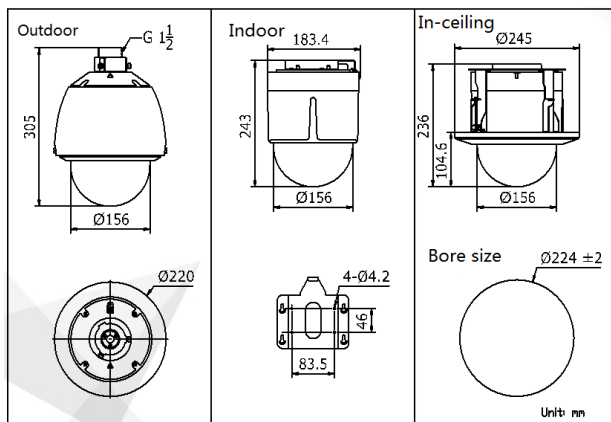

Dimensions