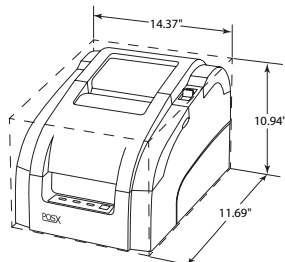

PART NUMBER	EVO-PK2-1AP	EVO-PK2-1BP	EVO-PK2-1AS	EVO-PK2-1BS	EVO-PK2-1AU	EVO-PK2-1BU	EVO-PK2-1AE	EVO-PK2-1BE
SPECIFICATIONS								
Interfaces	Parallel IEEE-1284		Serial RS-232C		USB 2.0		Ethernet 10/100	
Emulation	Epson /Citizen /Star							
Print Method	9-pin Serial Dot Matrix							
Printing Speed	5 lines/sec							
Number of Total Dots	400 Dots/line							
Resolution	160 DPI/ 80 DPI							
Printing Direction	Bi-directional with logical seeking							
Effective Printing Width	2.5"							
Font Size	7 x 9 9 x 9							
CASH DRAWER PORTS	2 Circuits (24 V, 1 A max)							
RELIABILITY								
MCBF	18,000,000 Lines							
Printhead	120 Million Characters							
PAPER								
Type	Roll Paper							
Width	3" (76.2 mm)							
Roll Diameter	3" (76.2 mm)							
Copies	Original + 2 Copies							
NUMBER OF COLUMNS	Epson TM-U200 Emulation 42/35, 40/33 Other Emulation 40/33							
INK RIBBON	EPSON ERC-38 Black, Purple, Black/Red							
AUTO CUTTER								
Type	Guillotine	Tear Bar	Guillotine	Tear Bar	Guillotine	Tear Bar	Guillotine	Tear Bar
Cutting Method	Full/Partial Cut	n/a	Full/Partial	n/a	Full/Partial	n/a	Full/Partial	n/a
Auto Cutter Life	1,500,000 Cuts							
Paper Thickness	0.002" (0.065 mm) - 0.005"(0.13 mm)							
PHYSICAL								
Dimension	6.14"(w) x 9.57"(D) x 5.91"(H)							
Weight	5.4 lbs							
Color	Black							
ELECTRICAL	(input)120-230 VAC 60 Hz (output) 24 VDC/1.5 A							
ENVIROMENTAL								
Temperature	41°F to 104°F operating -4° F to 140° F storage							
Humidity	35%-80% non condensing (operation)				10%-90% non condensing (storage)			
WARRANTY	3-Year includes 2-Day Advance Exchange Warranty Service, 2-Year on Autocutter and Print Head							
CERTIFICATIONS	FCC, MIC, UL, CE, CCC, RoHs(TUV)							
OPERATING SYSTEM	WIN 95/WIN 98/WIN 2000/WIN XP/VISTA/OPOS driver available							

ACCESSORIES

RPCARD-P1	Parallel Interface Card for EVO Impact
RPCARD-S1	Serial Interface Card for EVO Impact
RPCARD-E1	Ethernet Interface Card for EVO Impact
RPCARD-U1	USB Interface Card for EVO Impact
ZOE-CRW3	3-Year Overnight Exchange
ZOE-CRW5	5-Year Overnight Exchange