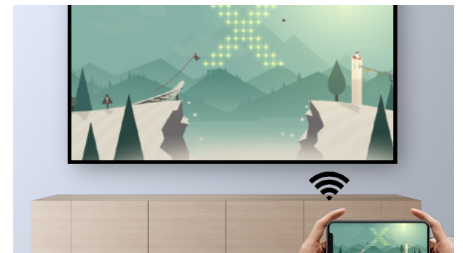

Smart Full HD experience in a compact projector

Movie nights or gaming in your bedroom in Full HD 1080p! Built-in Philips OS with pre-loaded apps, Dual Band Wi-Fi, Bluetooth and integrated multimedia player. Youtube, Netflix and more. Auto keystone, 4 corners correction and digital zoom.

Fully Connected

Connect any multimedia devices such as set top boxes, PC, MAC, gaming consoles, and streaming devices like Fire Stick or Apple TV with the USB, HDMI or MicroSD ports.

Project images up to 65"

Entertainment in every room, project anything up to 65" (165cm) diagonal

Projection customized

Place the product where ever you want! The keystone correction combined with the focus technology and the 4 corners correction allow you to fine-tune images to your needs and place your projector at any distance.

Wi-Fi screen mirroring

Connect your mobile devices such as a tablets, smartphones or even computers wirelessly to mirror and share all your contents. Videos on your phones? No worries, just cast it through Wi-Fi! (IOS, Android, Mac and PC)