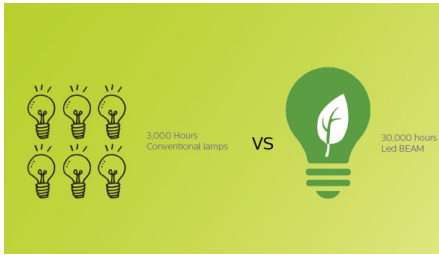

The powerful LED light source displays rich, vivid colors and will last up to 30,000 hours. You won't need to replace it, it lasts 20 years if used 4h per day! In addition, the power consumption is far lower than a regular lamp based projector: a bigger screen, an immersive experience with an eco friendly device!