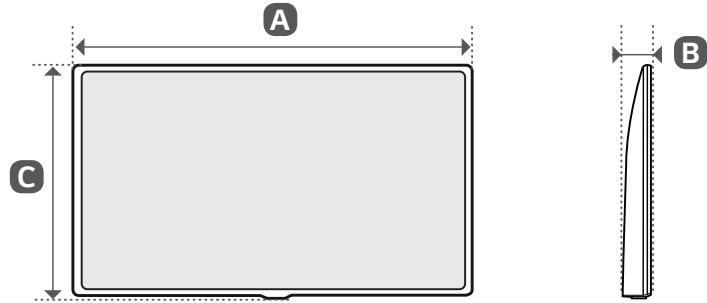

ANTENNA/
CABLE IN

Satellite IN

HDMI IN/ARC

HDMI IN

OPTICAL
DIGITAL
AUDIO OUT

EXTERNAL
SPEAKER OUT

	A	B	C	D
	(mm)			(kg)
49US762H0ZC	1096	63.6	640	14.0
55US762H0ZC	1232	63.6	716	17.2
65US762H0ZC	1451	64	840	24.1
Power requirement			AC 100-240 V ~ 50 / 60 Hz	