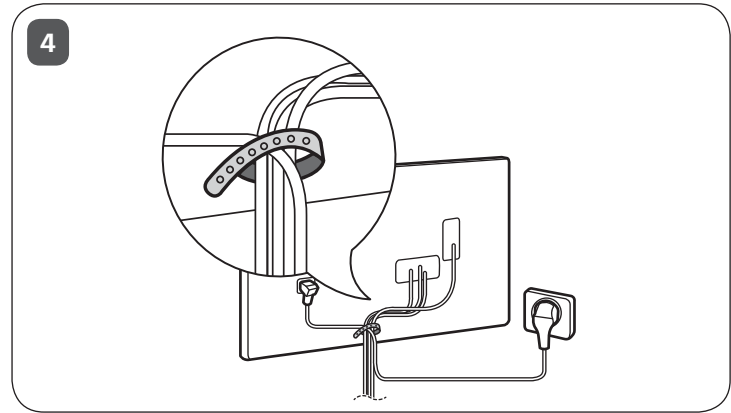

ANTENNA/
CABLE IN

Satellite IN

HDMI IN/ARC

HDMI IN

OPTICAL
DIGITAL
AUDIO OUT

EXTERNAL
SPEAKER OUT

	A	B	C	D
	(mm)			(kg)
49US762H0ZC	1096	63.6	640	14.0
55US762H0ZC	1232	63.6	716	17.2
65US762H0ZC	1451	64	840	24.1
Power requirement			AC 100-240 V ~ 50 / 60 Hz	