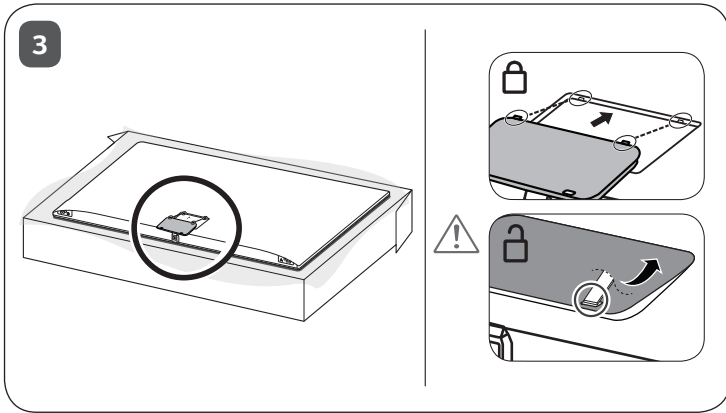

ANTENNA/
CABLE IN

Satellite IN

HDMI IN/ARC

HDMI IN

OPTICAL
DIGITAL
AUDIO OUT

EXTERNAL
SPEAKER OUT

	A	B	C	D
	(mm)			(kg)
49US762H0ZC	1096	63.6	640	14.0
55US762H0ZC	1232	63.6	716	17.2
65US762H0ZC	1451	64	840	24.1
Power requirement			AC 100-240 V ~ 50 / 60 Hz	