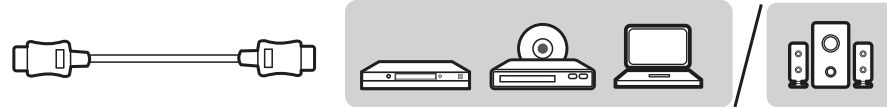

ANTENNA/
CABLE IN

Satellite IN

HDMI IN/ARC

HDMI IN

OPTICAL
DIGITAL
AUDIO OUT

EXTERNAL
SPEAKER OUT

	A	B	C	D
	(mm)			(kg)
49US762H0ZC	1096	63.6	640	14.0
55US762H0ZC	1232	63.6	716	17.2
65US762H0ZC	1451	64	840	24.1
Power requirement			AC 100-240 V ~ 50 / 60 Hz	