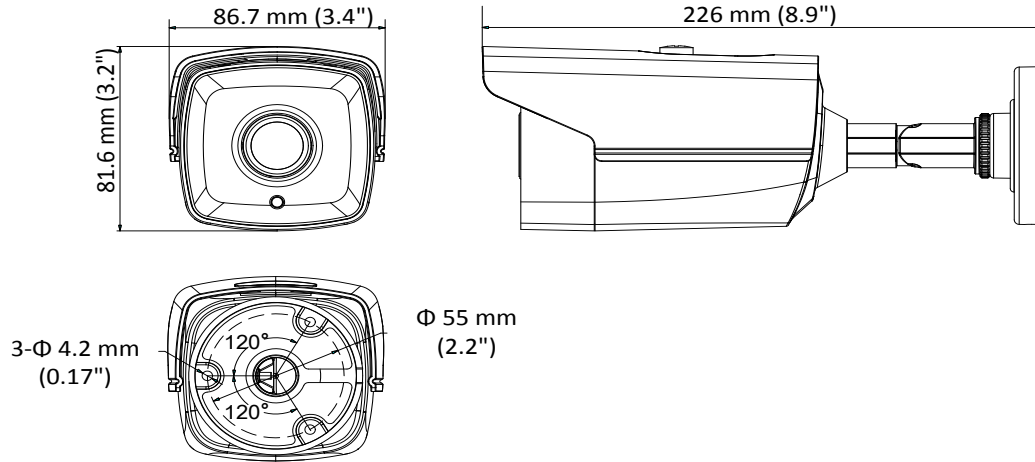

Order Models

DS-2CE16H1T-IT1

Dimension