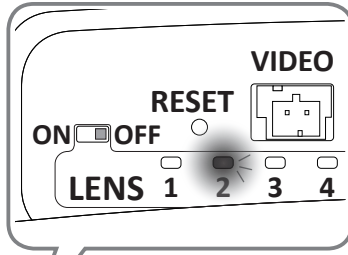

INSTALLATION