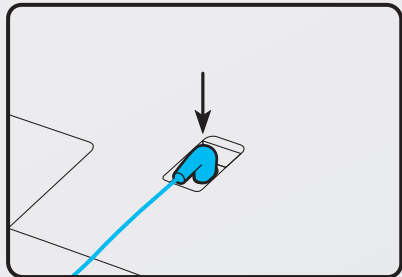

7

SAMSUNG

QUICK SETUP GUIDE

Scan this QR code with your smart phone to see helpful videos.

For Wall Mount
x 4
Wall Mount Adapter

Power Cable

The Remote Control / Batteries (AAA x 2)

User Manual / Regulatory Guide