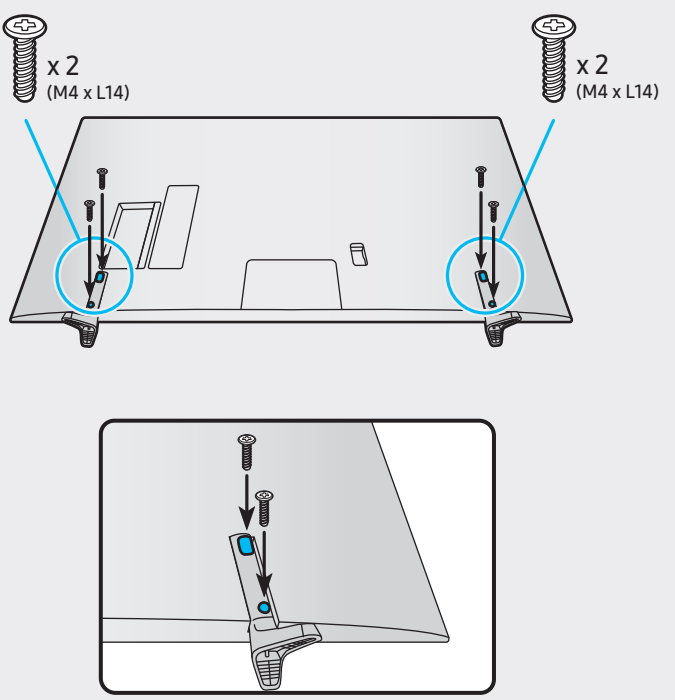

For Wall Mount
x 4
Wall Mount Adapter

1

2

3

4

5

6