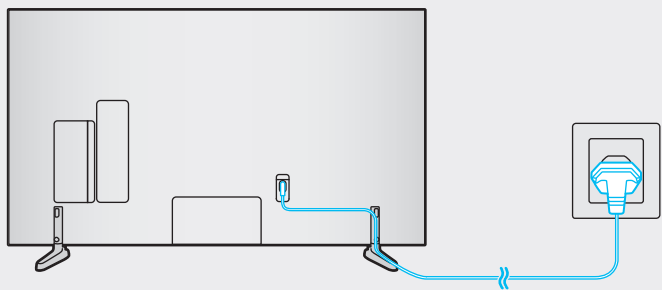

7

SAMSUNG

QUICK SETUP GUIDE

Scan this QR code with your smart phone to see helpful videos.

For Wall Mount
x 4
Wall Mount Adapter

Power Cable

The Remote Control / Batteries (AAA x 2)

User Manual / Regulatory Guide