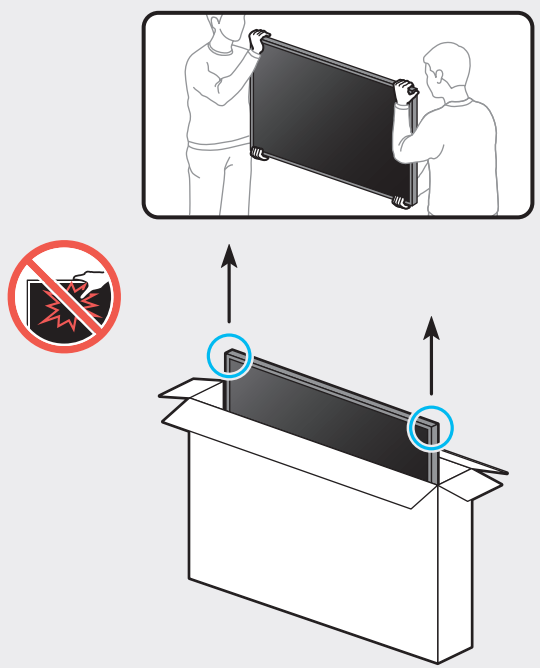

For Wall Mount
x 4
Wall Mount Adapter

1

2

3

4

5

6