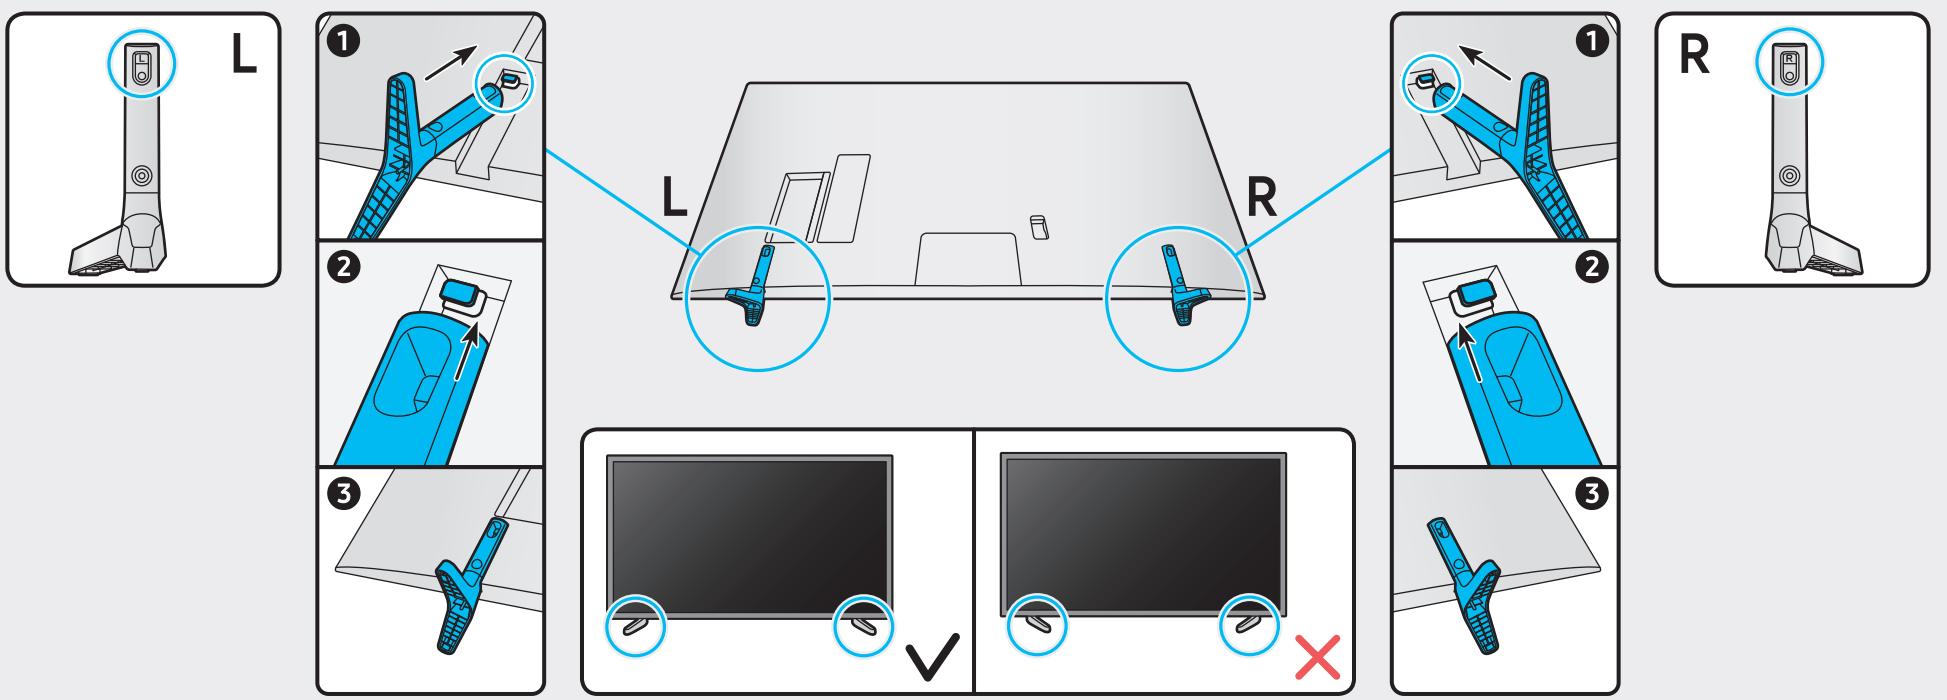

For Wall Mount
x 4
Wall Mount Adapter

1

2

3

4

5

6