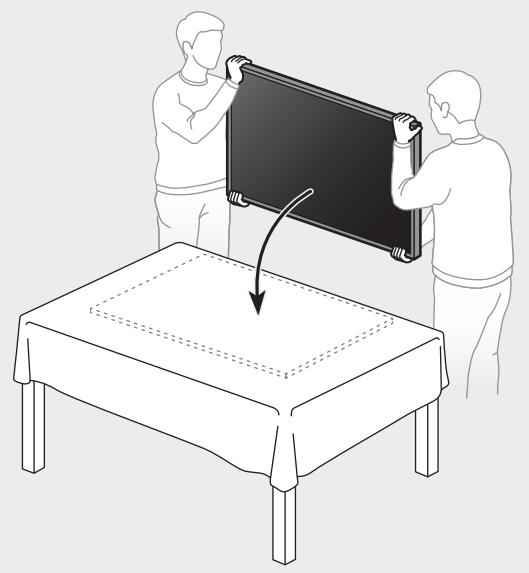

For Wall Mount
x 4
Wall Mount Adapter

1

2

3

4

5

6