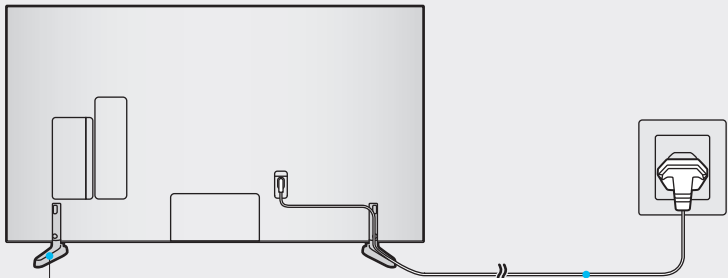

7

SAMSUNG

QUICK SETUP GUIDE

Scan this QR code with your smart phone to see helpful videos.

For Wall Mount
x 4
Wall Mount Adapter

Power Cable

The Remote Control / Batteries (AAA x 2)

User Manual / Regulatory Guide