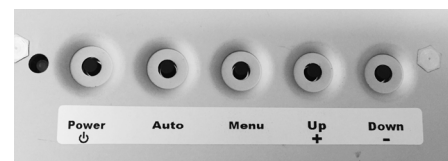

Applications:

- Kiosk
- Gaming/Amusement
- Industrial Automation
- POP/POI