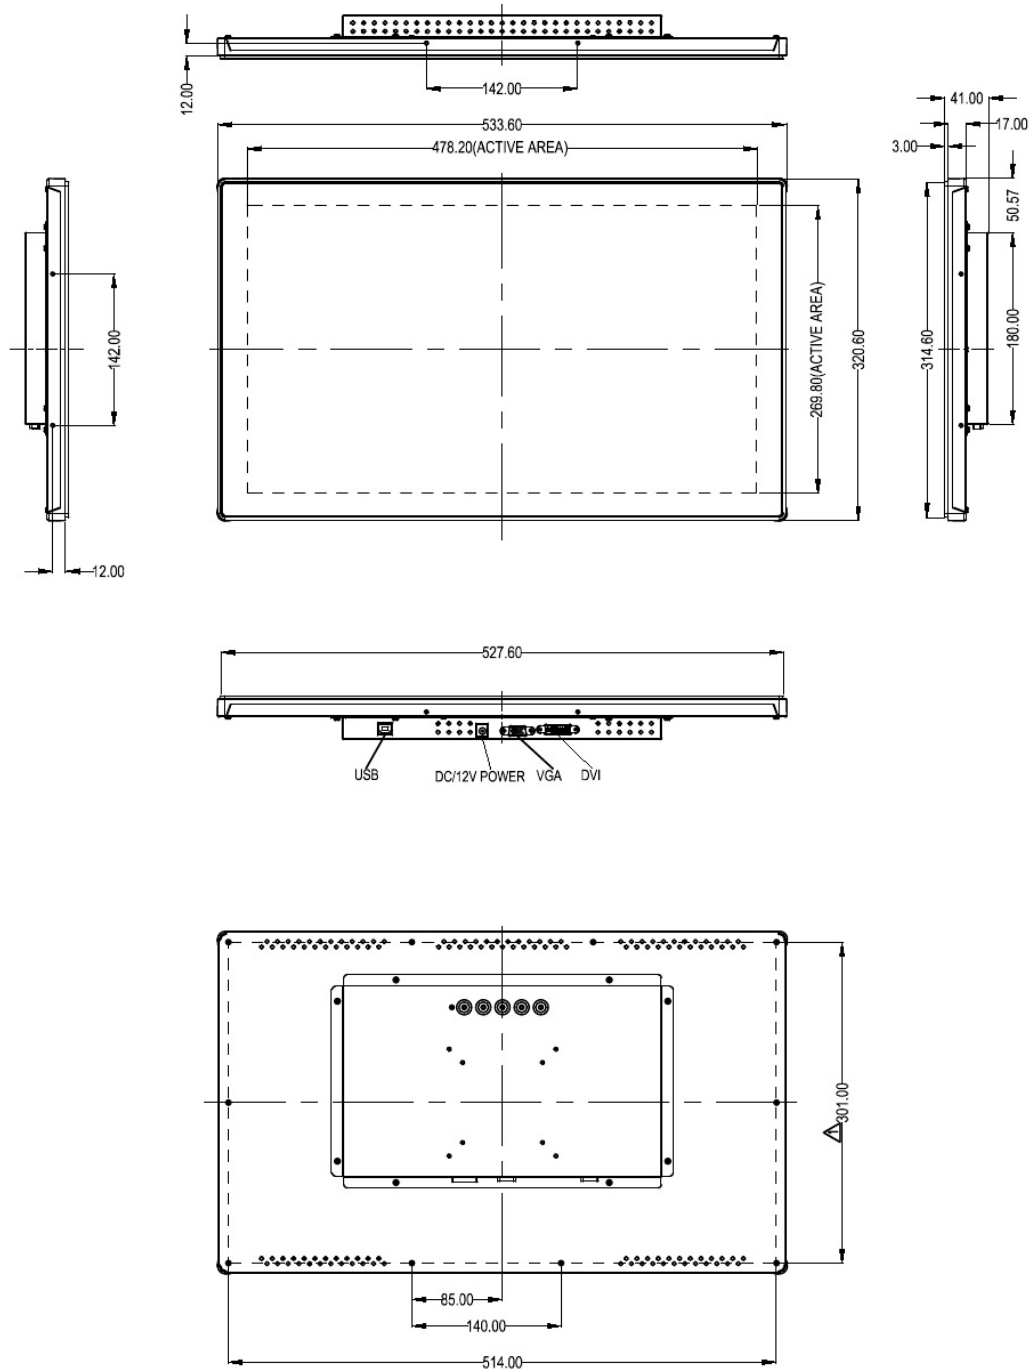

#### Features:

- 1920 x 1080 HD Resolution
- 16:9 Aspect Ratio
- 1000:1 Contrast Ratio
- 250 cd/m2 Brightness
- 89/89/89/89 Wide Viewing Angle
- VESA (75 mm & 100 mm) and Flange Mounting Options
- Touch Screen Optional (M21580C-OF)
  - 10 point Capacitive (PCAP) Touch Sensor
  - Windows 8 Plug & Play Touch Controller, USB
- Non-touch version has 2.4mm chemically strengthened glass in place of the PCAP sensor for added durability

# Dimensions and Mechanical Specifications