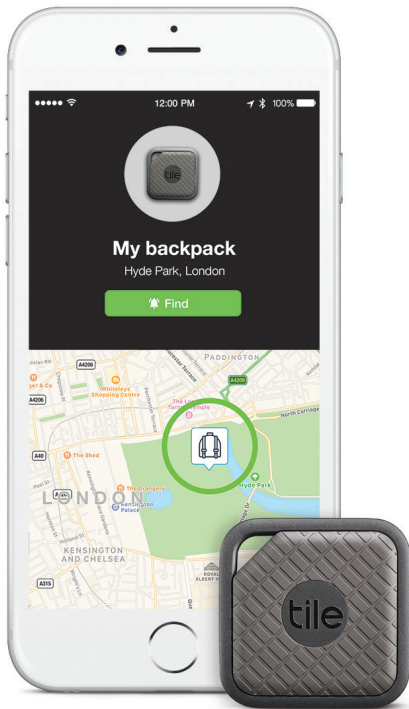

# tileSport

Rugged and waterproof, the all-new Tile Sport attaches to anything and is ready to find your things no matter where life takes you.

### See it on a map

The Tile app remembers when and where you left something behind.