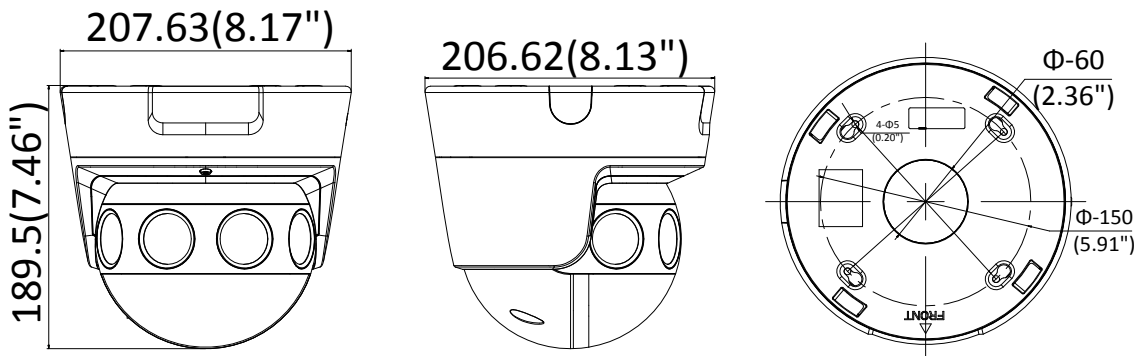

Dimension

Accessory

Unit: mm

Cap (Included)

Distributed by

HIKVISION®

Headquarters

No.555 Qianmo Road, Binjiang District,
Hangzhou 310051, China
T +86-571-8807-5998
overseasbusiness@hikvision.com

Hikvision USA
T +1-909-895-0400
sales.usa@hikvision.com

Hikvision Australia
T +61-2-8599-4233
salesau@hikvision.com

Hikvision India
T +91-22-28469900
sales@pramahikvision.com

Hikvision Canada
T +1-866-200-6690
sales.canada@hikvision.com

Hikvision Thailand
T +662-275-9949
sales.thailand@hikvision.com

Hikvision Europe
T +31-23-5542770
sales.eu@hikvision.com

Hikvision Italy
T +39-0438-6902
info.it@hikvision.com

Hikvision Brazil
T +55 11 3318-0050
Latam.support@hikvision.com

Hikvision Turkey
T +90 (216)521 7070- 7074
sales.tr@hikvision.com

Hikvision Malaysia
T +601-7652-2413
sales.my@hikvision.com

Hikvision UK & Ireland
T +01628-902140
sales.uk@hikvision.com

Hikvision South Africa
Tel: +27 (10) 0351172
sale.africa@hikvision.com

Hikvision France
T +33(0)1-85-330-450
info.fr@hikvision.com

Hikvision Kazakhstan
T +7-727-9730667
nikia.panfilov@hikvision.ru

Hikvision Vietnam
T +84-974270888
sales.vt@hikvision.com

Hikvision UAE
T +971-4-4432090
salesme@hikvision.com

Hikvision Singapore
T +65-6684-4718
sg@hikvision.com

Hikvision Spain
T +34-91-737-16-55
info.es@hikvision.com

Hikvision Tashkent
T +99-87-1238-9438
uzb@hikvision.ru

Hikvision Hong Kong
T +852-2151-1761
info.hk@hikvision.com

Hikvision Russia
T +7-495-669-67-99
saleru@hikvision.com

Hikvision Korea
T +82-(0)31-731-8817
sales.korea@hikvision.com

Hikvision Poland
T +48-22-460-01-50
info.pl@hikvision.com

Hikvision Indonesia
T +62-21-2933759
Sales.Indonesia@hikvision.com