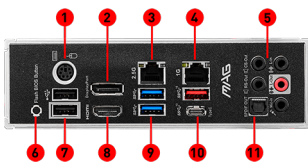

## SPECIFICATION

<b>Model Name</b>	MAG B550 TOMAHAWK
<b>CPU Support</b>	3rd Gen AMD Ryzen™ processors and future AMD Ryzen™ processors with BIOS update
<b>CPU Socket</b>	AMD Socket AM4
<b>Chipset</b>	AMD B550 Chipset
<b>Graphics Interface</b>	1x PCI-E 4.0 x16 slot 1x PCI-E 3.0 x16 slot Support 2-way AMD CrossFire™ Technology
<b>Display Interface</b>	DisplayPort, HDMI – Requires Processor Graphics
<b>Memory Support</b>	4 DIMMs, Dual Channel DDR4-4866+(OC)Mhz
<b>Expansion Slots</b>	2x PCI-E 3.0 x1 slots
<b>Storage</b>	2x M.2 slots, 6x SATA 6Gb/s
<b>SATA RAID</b>	Supports RAID 0, RAID 1 and RAID 10 for SATA storage devices
<b>USB Ports</b>	2x USB 3.2 Gen 2 10Gbps (1 Type-C + 1 Type-A) 5x USB 3.2 Gen 1 5Gbps (1 Type-C + 4 Type-A) 6x USB 2.0
<b>LAN</b>	Realtek® RTL8125B 2.5G LAN Realtek® RTL8111H Gigabit LAN
<b>Audio</b>	8-Channel(7.1) HD Audio with Audio Boost(ALC1200)

## CONNECTIONS

1. PS/2 Combo Port
2. DisplayPort
3. 2.5G LAN Port
4. 1G LAN Port
5. HD Audio Connectors
6. Flash BIOS Button
7. USB 2.0 Port
8. HDMI Port
9. USB 3.2 Gen 1 5Gbps (Type-A)
10. USB 3.2 Gen 2 10Gbps (Type-A + Type-C)
11. Optical S/PDIF OUT