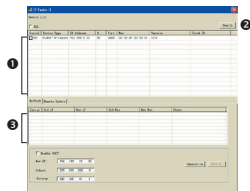

Step 2 : Utility is installed and runs to locate the IP camera (optional)

- Please download the Utility from the link: <http://www.planet.com.tw/en/support/download.php?key=IP+Finder+II#list>
- Install the IP Finder II Utility.
- After the camera utility is launched, all cameras found in your local area network will be displayed.
- ① The existing IP cameras in the local network