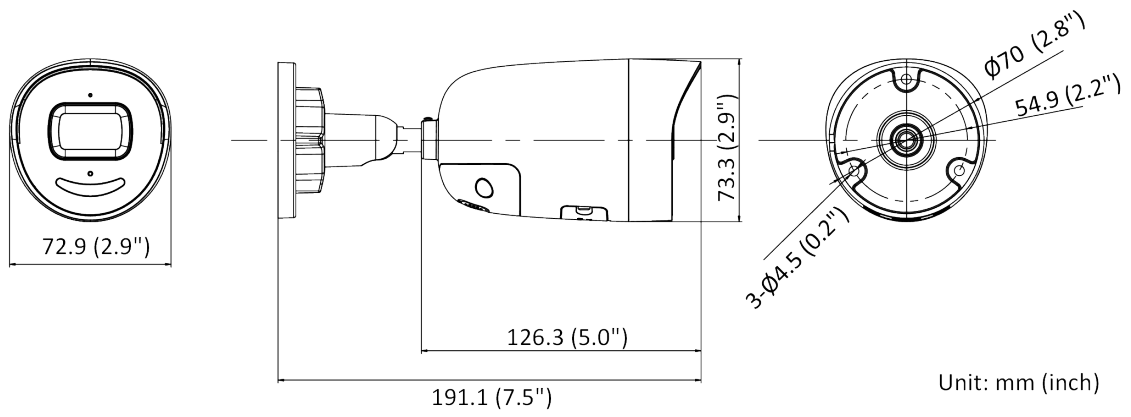

## Specifications

Camera	
Image Sensor	1/2.7" Progressive Scan CMOS
Min. Illumination	0.003 Lux @ (f/1.4, AGC ON), 0 Lux with IR on
Shutter Speed	1/3 s to 1/100,000 s
Slow Shutter	Yes
P/N	P/N
Wide Dynamic Range	120 dB
Day/Night	ICR Cut
Angle Adjustment	Pan: 0° to 360°, tilt: 0° to 90°, rotate: 0° to 360°
Lens	
Lens Mount	M12
Lens Type & FOV	4 mm, horizontal FOV 78°, vertical FOV 58°, diagonal FOV 102°
Aperture	f/1.4
DORI	
DORI	4 mm: D: 77 m, O: 30 m, R: 15 m, I: 7 m
Illuminator	
IR Range	Up to 131 ft (40 m)
Wavelength	850 nm
Smart Supplement Light	Yes
Visual Alarm	Yes
Video	
Max. Resolution	2592 × 1944
Main Stream	50 Hz: 20 fps (2592 × 1944) 25 fps (2688 × 1520, 2304 × 1296, 1920 × 1080, 1280 × 720) 60 Hz: 20 fps (2592 × 1944) 30 fps (2688 × 1520, 2304 × 1296, 1920 × 1080, 1280 × 720)
Sub-Stream	50 Hz: 25 fps (640 × 480, 640 × 360, 320 × 240) 60 Hz: 30 fps (640 × 480, 640 × 360, 320 × 240)
Third Stream	50 Hz: 15 fps (1280 × 720, 640 × 480, 640 × 360, 320 × 240) 60 Hz: 15 fps (1280 × 720, 640 × 480, 640 × 360, 320 × 240)
Fourth Stream	50 Hz: 15 fps (1280 × 720, 640 × 480, 640 × 360, 320 × 240) 60 Hz: 15 fps (1280 × 720, 640 × 480, 640 × 360, 320 × 240) *Fourth stream is supported under certain settings.
Video Compression	Main stream: H.265/H.264/H.264+/H.265+ Sub-stream: H.265/H.264/MJPEG Third stream: H.265/H.264 Fourth stream: H.265/H.264/MJPEG
Video Bit Rate	32 Kbps to 8 Mbps
H.264 Type	Baseline Profile/Main Profile/High Profile
H.265 Type	Main Profile
H.264+	Main stream supports
H.265+	Main stream supports
Bit Rate Control	CBR/VBR

## Dimensions