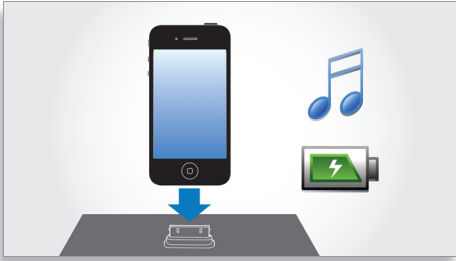

Contemporary retro design

- Contemporary reinterpretation of the iconic Philetta design

PHILIPS

sense and simplicity

Highlights

Play & charge your iPod/iPhone

Enjoy your favorite MP3 music while charging your iPod/iPhone! The dock lets you connect your portable device directly to the Docking entertainment system so you can listen to your favorite music in superb sound. It also charges your iPod/iPhone while it plays so you can enjoy your music and not have to worry about your portable player battery running out. The Docking entertainment system automatically charges your portable device while it is docked.

FM digital tuning

FM digital tuning

Bass Reflex Speaker System

Bass Reflex Speaker System delivers a deep bass experience from a compact loudspeaker box

system. It differs from a conventional loudspeaker box system in the addition of a bass pipe that is acoustically aligned to the woofer to optimize the low frequency roll-off of the system. The result is deeper controlled bass and lower distortion. The system works by resonating the air mass in the bass pipe to vibrate like a conventional woofer. Combined with the response of the woofer, the system extends the overall low frequency sounds to create a whole new dimension of deep bass.