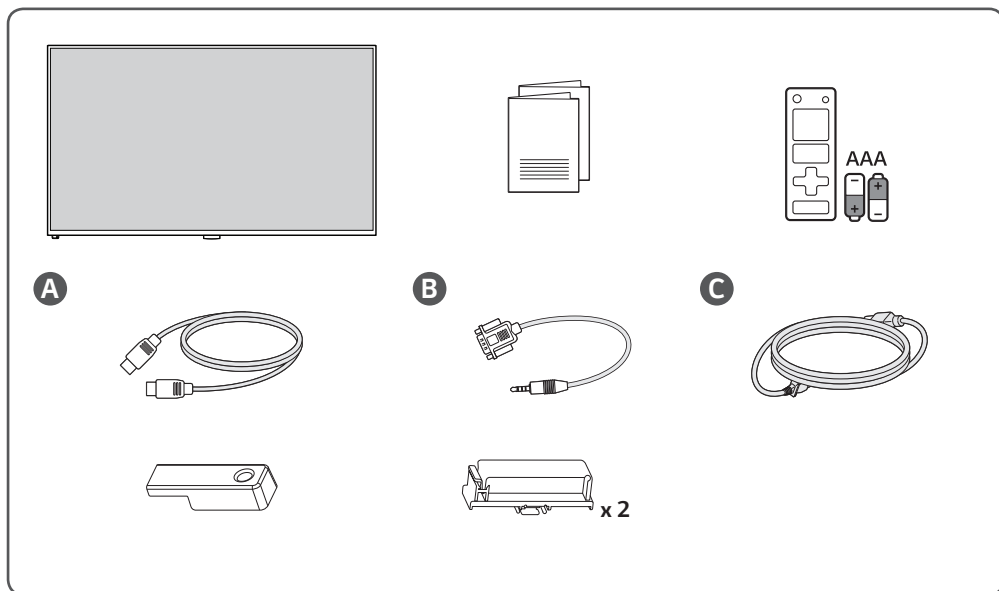

43UM3F	49UM3F	55UM3F	65UM3F
43UH5F	49UH5F	55UH5F	65UH5F
	49UH7F	55UH7F	65UH7F
43UM3DF	49UM3DF	55UM3DF	65UM3DF

ENGLISH Installation Guide

Please read this manual carefully before operating your set and retain it for future reference.

FRANÇAIS Guide d'installation

Veuillez lire ce manuel attentivement avant d'utiliser l'appareil et conservez-le pour pouvoir vous y reporter ultérieurement.

ESPAÑOL Guía de instalación

Lea atentamente este manual antes de poner en marcha el equipo y consérvelo para futuras consultas.