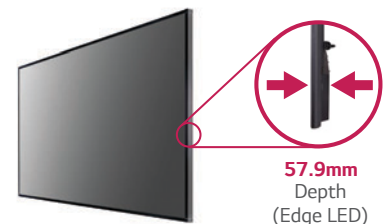

Multiple Screen Split-Ultra HD Signage

Ultra HD 75UH5C

Screen Size

75"

75UH5C

- Brightness : 500cd/m²
- Bezel : 14.9mm Even Bezel
- Depth : 2.3" (without logo/handle)
- Interface : DP / HDMI / DVI / RS232C / RJ45 / Pixel Sensor / SD Card / USB
- SuperSign C/EZ

Space Management Efficiency

Slimmer Depth

With its slim depth and built-in speaker, which increases space efficiency, you don't need to install an extra media player. Also, you can move it conveniently with its handle on the back side.