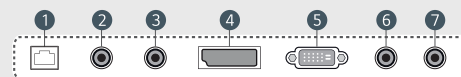

Specifications