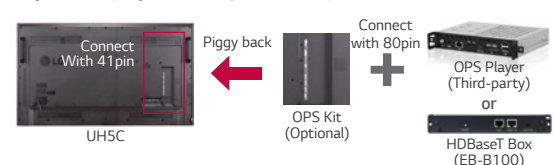

Embedded Template by SuperSign EZ

You can edit contents not only on your smart phone but also on your PC very easily and conveniently at any time.

Supportive Convenience

BEACON

With BEACON and Bluetooth Low Energy (BLE) supported by UH5C, retail stores can provide coupons and information in real-time.

OPS* Kit / HDBaseT Box

The UH5C provides an OPS Kit to connect a third-party OPS player or HDBaseT box. Users have the flexibility to choose any media player as long as it complies with the OPS.

*OPS : Open Pluggable Specification