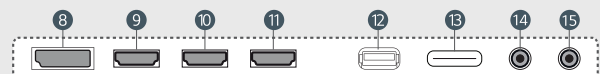

Side

HDMI™
HIGH DEFINITION MULTIMEDIA INTERFACE