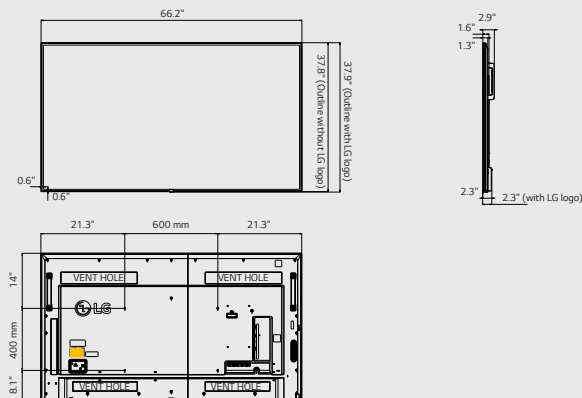

Dimension

75"

66.2" x 37.8" x 2.3" / 91.5lbs (Without Handle)

66.2" x 37.8" x 2.9"(With Handle)

*Without logo

Connectivity

- | | | |
|-------------|---------------------|----------------|
| 1 LAN | 6 PIXEL SENSOR | 11 HDMI IN 1 |
| 2 AUDIO IN | 7 IR & LIGHT SENSOR | 12 USB 3.0 IN |
| 3 AUDIO OUT | 8 DP IN | 13 SD CARD |
| 4 DP OUT | 9 HDMI IN 3 | 14 RS-232C IN |
| 5 DVI-D IN | 10 HDMI IN 2 | 15 RS-232C OUT |