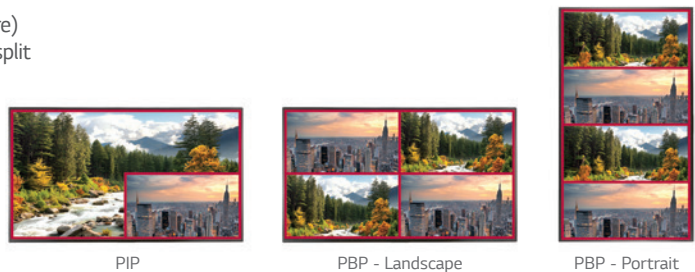

Supports HEVC-based content which has the double data compression ratio than the H.264, so network traffic can be reduced by half.

Multiple Screen

Multiple Screen with PBP or PIP

PBP (Picture-By-Picture) and PIP (Picture-In-Picture) feature gives a chance to compose up to 4 divided split screen on landscape or portrait display format.

Multiple Screen Split-Ultra HD Signage

Ultra HD 75UH5C

Screen Size

75"

75UH5C

- Brightness : 500cd/m²
- Bezel : 14.9mm Even Bezel
- Depth : 2.3" (without logo/handle)
- Interface : DP / HDMI / DVI / RS232C / RJ45 / Pixel Sensor / SD Card / USB
- SuperSign C/EZ