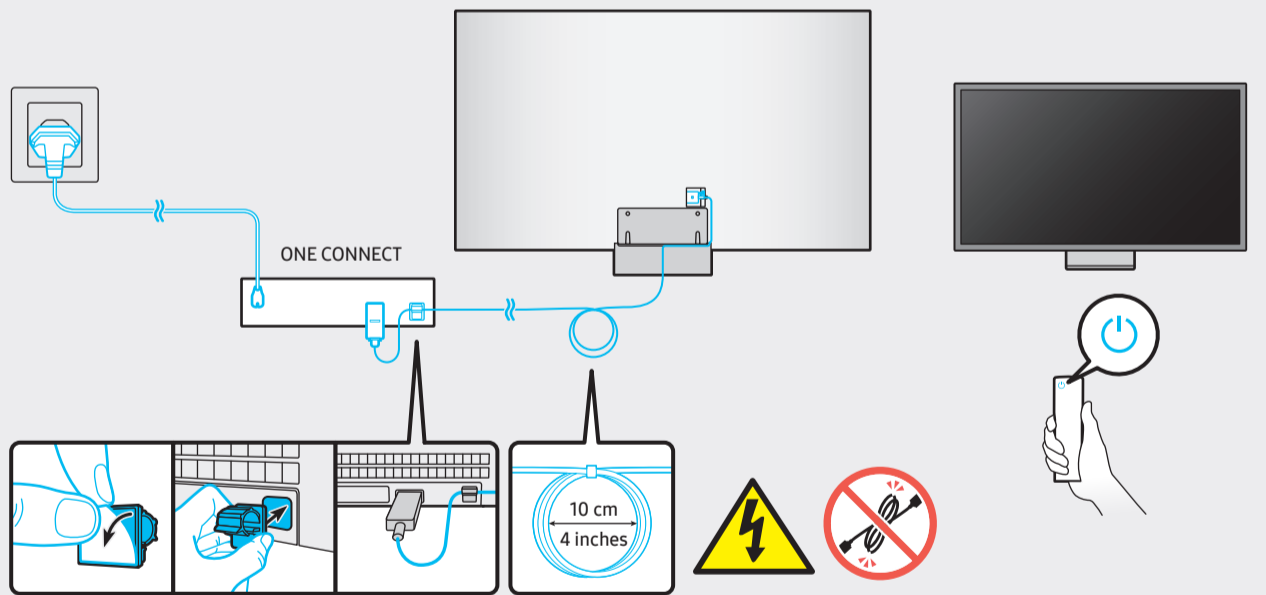

5

6

7

8

9

10

SAMSUNG

QUICK SETUP GUIDE

Scan this QR code with your smart phone to see helpful videos.

BN68-09451A-01