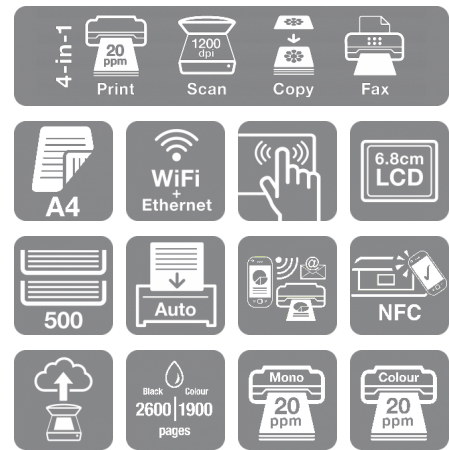

High-functioning equipment

Create a smooth and flowing office environment with a 35 page automatic document feeder and two paper trays taking an impressive 250 sheets each. It delivers the quality you need with Epson's PrecisionCore printhead technology producing laser-like prints. And share and organise documents with Scan-to: Email, Cloud, FTP and Network options.

Compact yet mighty

The stylish, streamlined and compact WF-4730DTWF features a 6.8cm touchscreen.

Speed up operations

Ensure your business runs smoothly with swift business-quality print speeds of 20ppm³ in both black and colour, and fast double-sided printing.

Low running costs

Achieve professional looking documents that are water, smudge and highlighter resistant, with Epson's DURABrite Ultra Ink. Offering great value, the inks are supplied individually, so you only ever have to replace the colour used. Plus, with the XL cartridge you can print up to 2,600 black and 1,900 colour pages⁴.

DATASHEET

KEY FEATURES

- **Print, scan, copy and fax**
4-in-1 with fast duplex printing
- **Fast business-quality printing**
20ppm in both black and colour³
- **Connectivity**
Wi-Fi, Wi-Fi Direct, NFC¹ and Ethernet
- **Print more pages with XL inks**
2,600 black pages and 1,900 colour pages with XL inks⁴
- **Epson's free mobile printing apps²**
Freedom to print and scan anywhere²