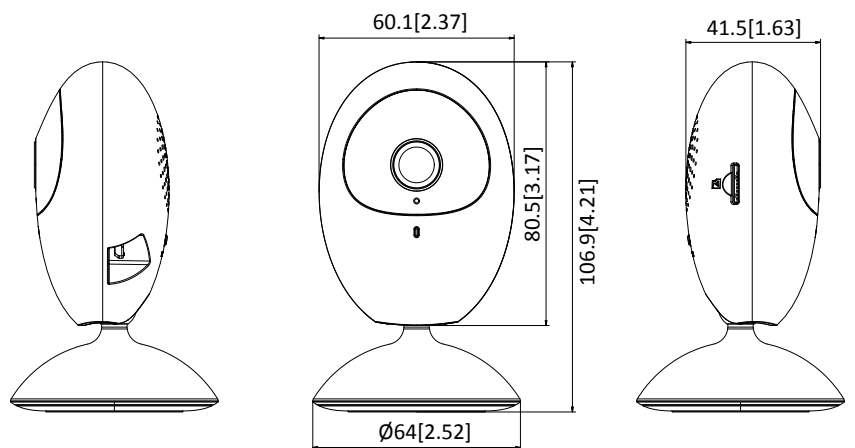

DS-2CV2U01FD-IW/(16G-T/32G-T/64G-T) 1.0 MP Network Cube Camera

Key Features

- Up to 1.0 megapixel high resolution
- Two video streams
- 2.8mm fixed lens
- Digital Wide Dynamic Range
- 3D Digital Noise Reduction
- Build-in microphone and speaker, support two-way audio
- Support on-board storage, up to 128GB
- Up to 10 m IR range
- Built-in Wi-Fi
- DC 5V \pm 15 %, micro USB interface
- Mobile Monitoring via Hik-Connect or iVMS-4500

Wi-Fi	
Wireless Standards	IEEE802.11b, 802.11g, 802.11n
Frequency Range	2.4 GHz - 2.4835 GHz
Channel Bandwidth	20/40MHz Support
Protocols	802.11b: CCK, QPSK, BPSK, 802.11g/n: OFDM
Security	64/128-bit WEP, WPA/WPA2, WPA-PSK/WPA2-PSK, WPS
Transfer Rates	11b: 11Mbps, 11g: 54Mbps, 11n: up to 150Mbps
Wireless Range	50 meters (The performance varies based on actual environment)
General	
Operating Conditions	-10 °C to 40°C (14 °F to 104 °F), Humidity 95% or less (non-condensing)
Power Supply	DC 5V ± 15 %, micro USB interface
Current	Max. 0.9 A
Power Consumption	Max. 4.5W
IR Range	Up to 10 meters
Material	Plastic
Memory Card	DS-2CV2U01FD-IW: no memory card included DS-2CV2U01FD-IW/16G-T: includes a 16 GB memory card DS-2CV2U01FD-IW/32G-T: includes a 32 GB memory card DS-2CV2U01FD-IW/64G-T: includes a 64 GB memory card
Dimensions	Φ 64 × 106.9 mm (Φ 2.52" × 4.21")
Weight	115 g (0.25 lbs)

Ordering Models

DS-2CV2U01FD-IW, DS-2CV2U01FD-IW/16G-T, DS-2CV2U01FD-IW/32G-T, DS-2CV2U01FD-IW/64G-T

Dimensions

UNIT: mm [inch]

Distributed by

**HIKVISION®****Headquarters**

No.555 Qianmo Road, Binjiang District,
Hangzhou 310051, China
T +86-571-8807-5998
overseasbusiness@hikvision.com