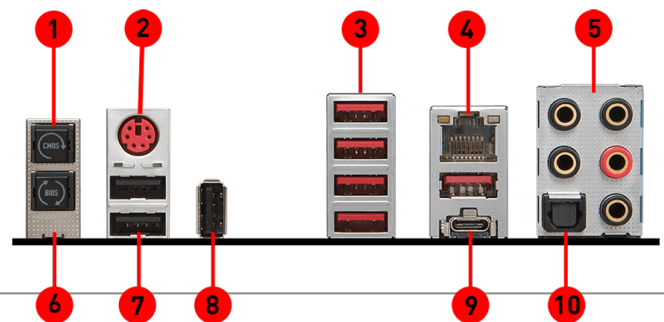

msi

MOTHERBOARD X299 GAMING PRO CARBON

PERFORM IN STYLE

SPECIFICATIONS

Model Name	X299 GAMING PRO CARBON
Segment	Performance GAMING
CPU support	Supports New Intel® Core™ X-series Processor Family
CPU socket	LGA 2066
Chipset	Intel® X299 Chipset
Graphics Interface	4 x PCI-E 3.0 x16 slot 3-way SLI / CrossFire
Memory support	8 DIMMs, Quad Channel DDR4-4133(OC)+, Dual Channel DDR4-4500(OC)+
Expansion slots	2 x PCI-E 3.0 x1 slots
SATA / M.2 / U.2	8x SATA 6Gb.s ports, 2x Turbo M.2 slots, 1x Turbo U.2 connector
Intel® Optane™	Intel® Optane™ Memory Ready
USB 3.1 Gen2	3 x USB 3.1 Gen2 (Type A+C)
USB 3.1 Gen1	8 x USB 3.1 Gen1
USB 2.0	7 x USB 2.0
LAN	Intel® I219-V Gigabit LAN
Audio	7.1 Channel High Definition Audio with S/PDIF
Form Factor	ATX

FEATURES

1. MYSTIC LIGHT: 16.8 million colors / 17 effects controlled in one click with MYSTIC LIGHT APP or mobile devices.
2. 3D Printing Support: Modify and customize your system with the use of special 3D screws.
3. Designed for Extreme Performance: TURBO SOCKET with GAME BOOST, DIGITAL POWER Design
4. Lightning Fast Game experience: TWIN TURBO M.2 with M.2 Shield and Intel Optane Memory Ready, Turbo U.2, LIGHTNING USB 3.1 GEN2
5. VR READY and VR BOOST: Best virtual reality game experience without latency, reduces motion sickness. Supports Nahimic VR & TriDef VR.
6. AUDIO BOOST 4 with NAHIMIC 2+: Reward your ears with studio grade sound quality for the most immersive gaming experience
7. DDR4 BOOST with STEEL ARMOR: Give your DDR4 memory a performance boost
8. GAMING LAN, powered by Intel®: The best online gaming experience with lowest latency and bandwidth management.

REAR CONNECTORS

- | | |
|----------------------------|------------------------------|
| 1. Clear CMOS Button | 8. USB 2.0 / BIOS Flashback+ |
| 2. Keyboard / Mouse | 9. USB 3.1 Gen2 Type-A/C |
| 3. USB 3.1 Gen1 | 10. Optical S/PDIF-Out |
| 4. Intel® Gigabit LAN | |
| 5. Golden Audio Connectors | |
| 6. BIOS Flashback Button | |
| 7. USB 2.0 | |