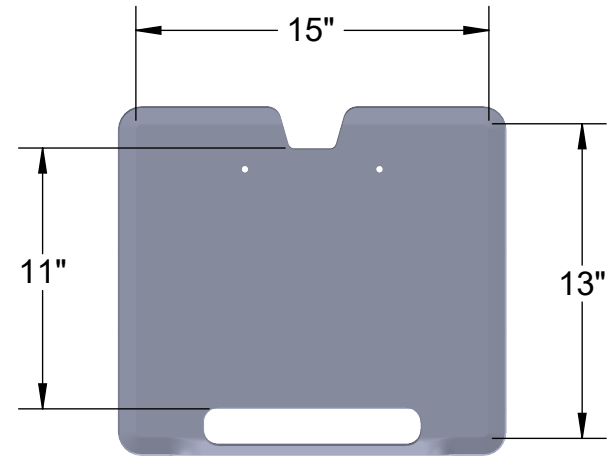

Nova Work Surface 2 Quick Height Adjustment

MODEL: Nova Work Surface 2

www.tryten.com
Information in this document is for reference only.

NUMBER: T2554