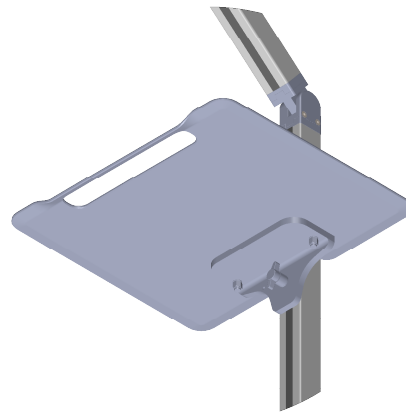

Nova Work Surface 2 Quick Height Adjustment

MODEL: Nova Work Surface 2

www.tryten.com
Information in this document is for reference only.

NUMBER: T2554