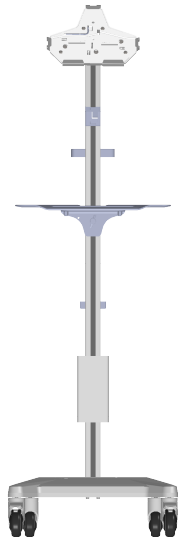

Nova Work Surface 2 Quick Height Adjustment

MODEL: Nova Work Surface 2

www.tryten.com
Information in this document is for reference only.

NUMBER: T2554