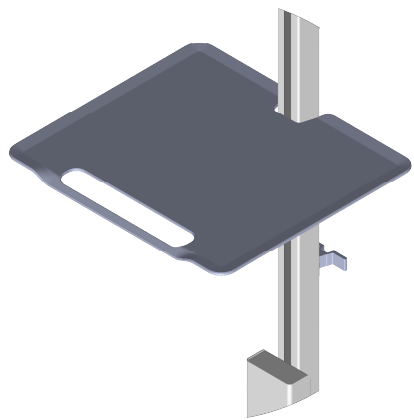

Nova Work Surface 2 Quick Height Adjustment

MODEL: Nova Work Surface 2

www.tryten.com
Information in this document is for reference only.

NUMBER: T2554