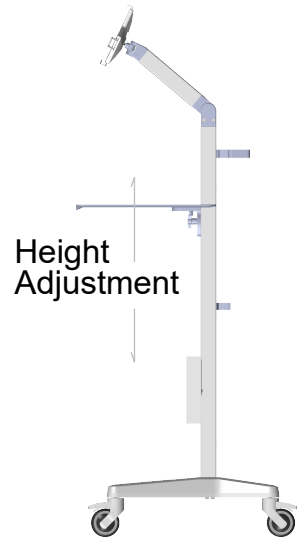

Nova Work Surface 2 Quick Height Adjustment

MODEL: Nova Work Surface 2

www.tryten.com
Information in this document is for reference only.

NUMBER: T2554