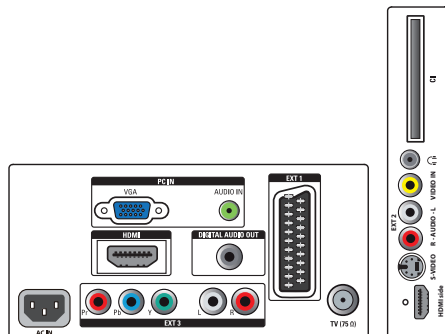

Connectivity

- Ext 1 Scart: Audio L/R, CVBS in/out, RGB
- Ext 2: S-video in, CVBS in, Audio L/R in
- Ext 3: YPbPr, Audio L/R in
- HDMI 1: HDMI v1.3
- HDMI 2: HDMI v1.3
- EasyLink (HDMI-CEC): One touch play, System standby
- Other connections: Headphone out, PC Audio in, PC-In VGA, S/PDIF out (coaxial), Common Interface

Power

- Ambient temperature: 5°C to 35°C
- Mains power: 100-240 V, 50/60 Hz
- Power consumption: 55 W
- Standby power consumption: <0.3 W

Dimensions

- Set dimensions (W x H x D): 534 x 397 x 71 mm
- Set dimensions with stand (W x H x D): 534 x 442 x 181 mm
- Weight incl. Packaging: 7.77 kg
- Product weight: 5.5 kg
- Product weight (+stand): 6 kg
- Box dimensions (W x H x D): 580 x 510 x 137 mm
- Colour cabinet: High gloss black deco front with

- black cabinet
- VESA wall mount compatible: 100 x 100 mm

Accessories

- Included accessories: Tabletop stand, Power cord, Quick start guide, User Manual, Warranty certificate, Remote Control, Batteries for remote control