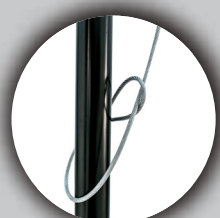

### Vehicle Headrest Security Flex Mount

Your backseat passengers stay entertained with this flexible car seat security headrest mount for tablets. The powerful metal arm is equipped with two ball socket joints for expansive angle adjustment and easy switches between portrait and landscape display orientations. The arm base clamps onto one of your headrest's support rods, tightening or loosening with an included Allen key. This unique clamp allows your tablet to be displayed directly behind the driver or passenger seats or directly between them. The slide-grip tablet holder protects your tablet from theft with a powerful lock and key security system and allows access to all ports, buttons, and headphone jacks, for compatibility with card readers. Also included is an optional steel security cable which tethers the holder to any permanent fixture in your vehicle for additional protection.

#### Specifications:

- Dimensions: 10" x 10" x 2.5"
- Weight: 1.17
- Holder adjustment range: 7" – 14.375"

#### Package includes:

- (1) Headrest tablet mount
- (2) Keys
- (1) Security cable
- (2) Cable keys

Lock & Key

Headrest Pole Grip

Ball Socket Joints

Optional Security Cable

	Quantity	Width	Height	Depth	Weight	UPC Barcode
Packaging	1	14"	3.5"	9"	2 lbs	656777016135
Master	10	18"	19"	14.5"	23 lbs	10656777016132