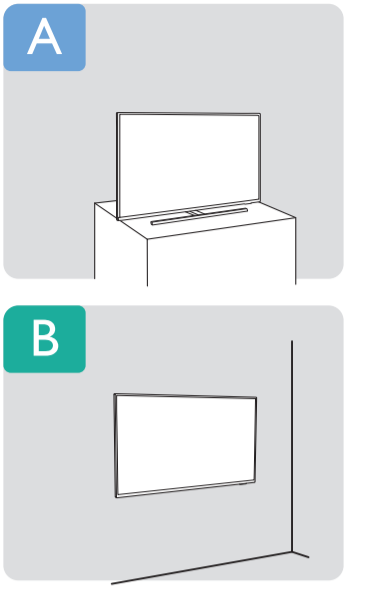

8535 / 8555 series

Quick Start Guide

A

1

2

3

4

5

6

7

8

9

VESA (x, y)

50" 300x200mm M6 (L: 10mm~16mm) 126 cm

1

2