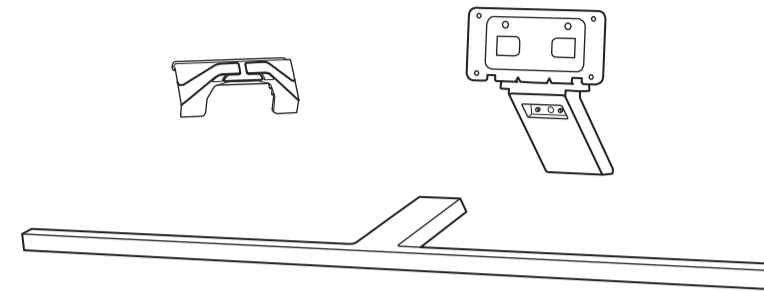

8535 / 8555 series

Quick Start Guide

A

1

2

3

4

5

6

7

8

9

VESA (x, y)

50" 300x200mm M6 (L: 10mm~16mm) 126 cm

1

2