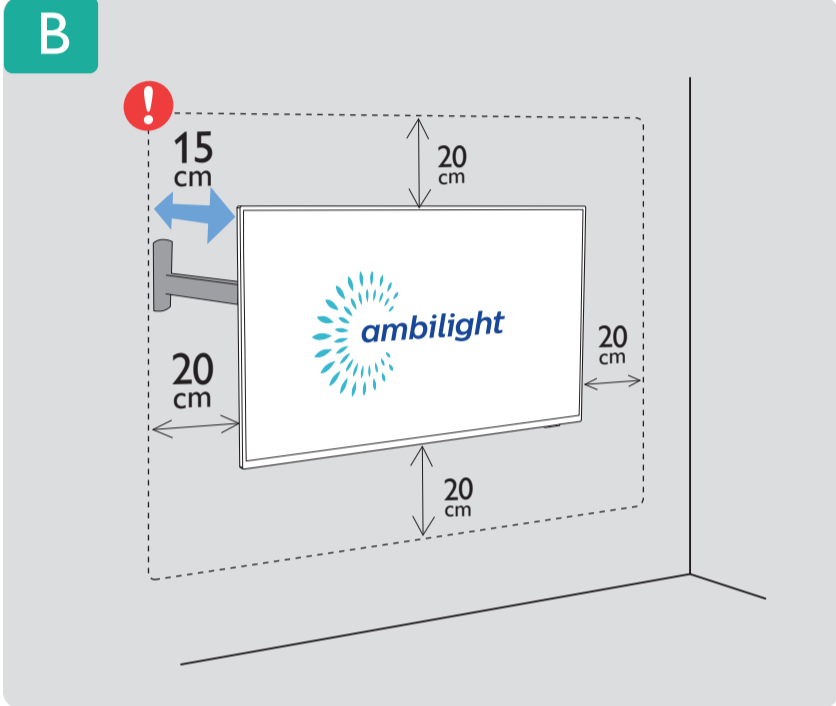

8535 / 8555 series

Quick Start Guide

A

1

2

3

4

5

6

7

8

9

VESA (x, y)

50" 300x200mm M6 (L: 10mm~16mm) 126 cm

1

2