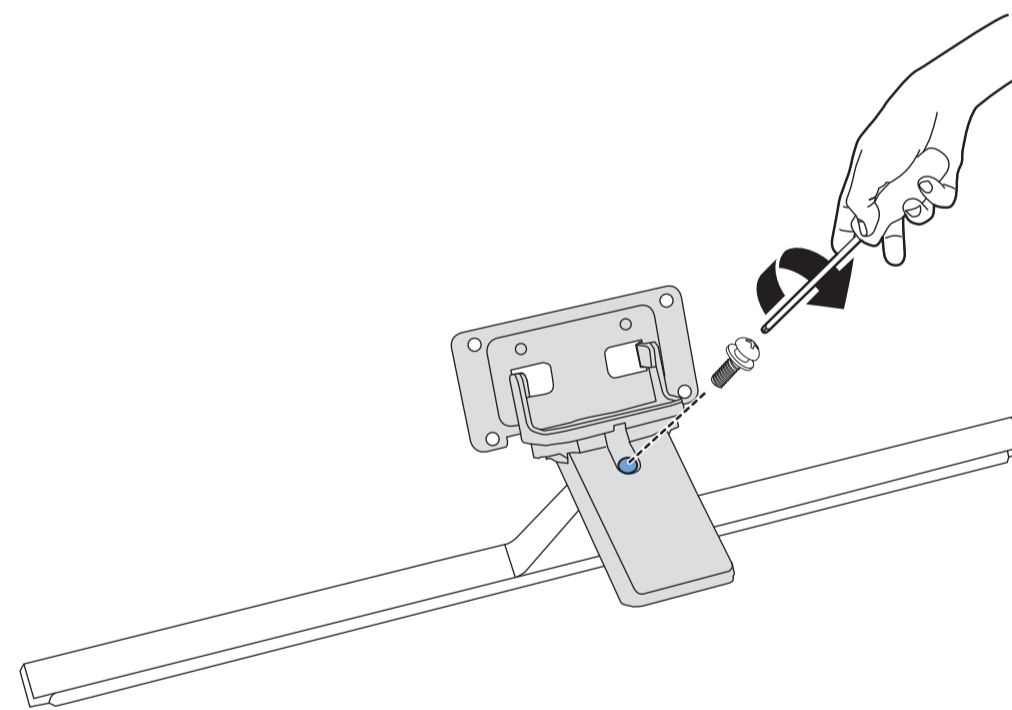

8535 / 8555 series

Quick Start Guide

A

1

2

3

4

5

6

7

8

9

VESA (x, y)

50" 300x200mm M6 (L: 10mm~16mm) 126 cm

1

2