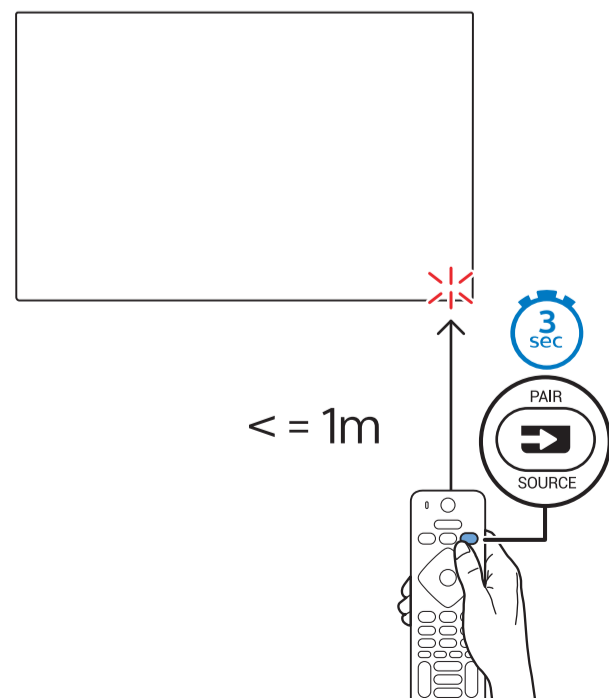

PHILIPS
All registered and unregistered trademarks are property of their respective owners. Specifications are subject to change without notice. Philips and the Philips' shield emblem are trademarks of Koninklijke Philips N.V. and are used under license from Koninklijke Philips N.V. 2020 © TP Vision Europe B.V. All rights reserved. philips.com