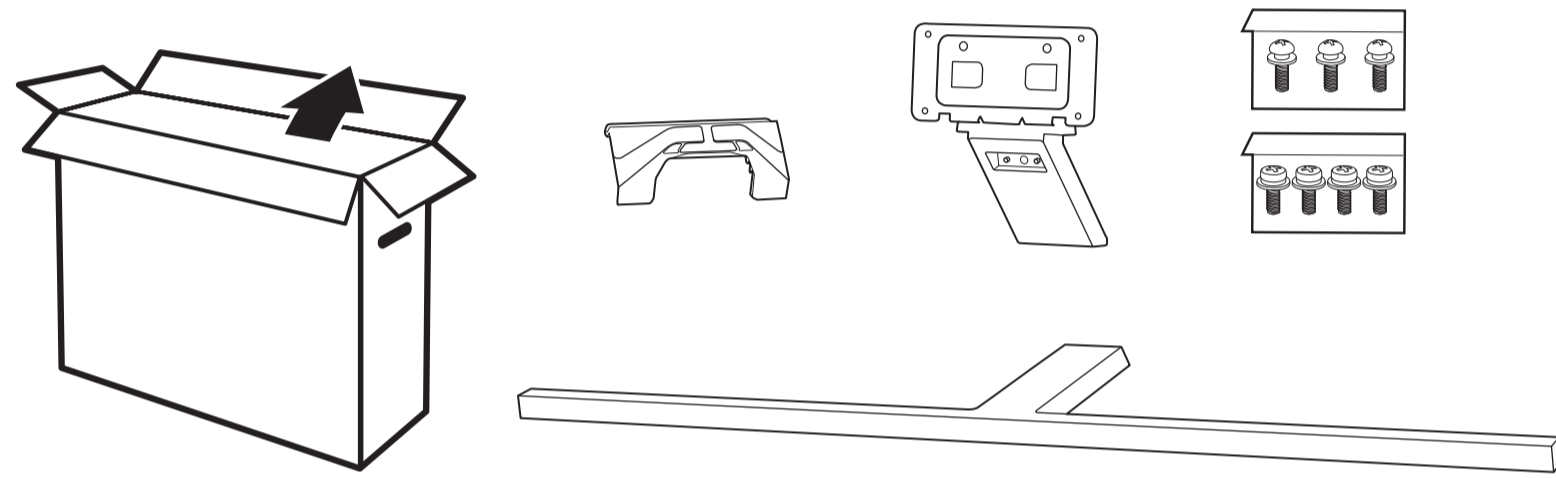

8535 / 8555 series

Quick Start Guide

A

1

2

3

4

5

6

7

8

9

VESA (x, y)

50" 300x200mm M6 (L: 10mm~16mm) 126 cm

1

2