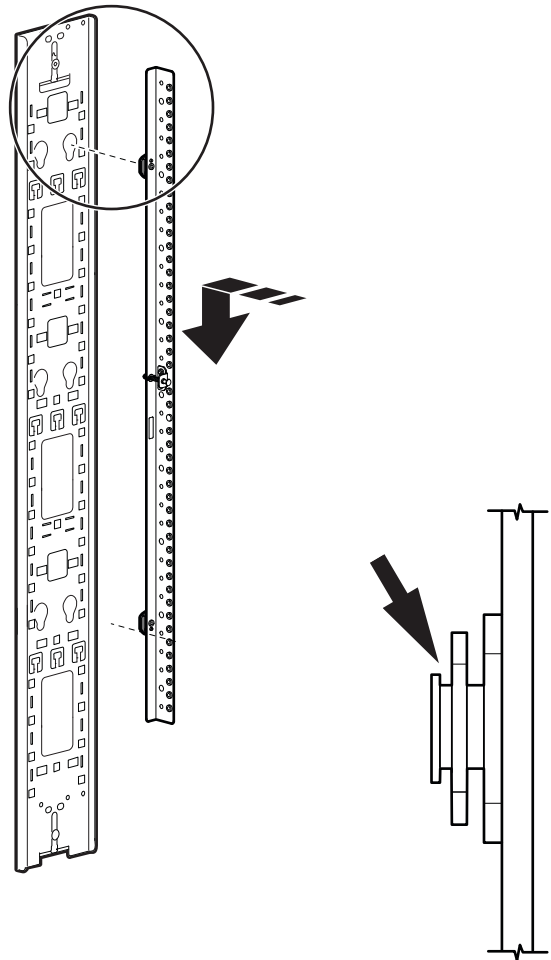

Copper Busbar Kit For NetShelter™ AV 20U Cabinet

AR8395

Installation

ns1746a

ns1747a

Removal

Mounting Configurations - Top View