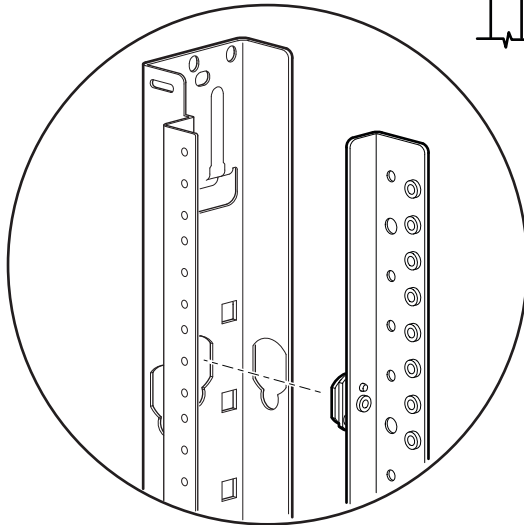

Copper Busbar Kit For NetShelter™ AV 20U Cabinet

AR8395

Installation

ns1746a

ns1747a

Removal

Mounting Configurations - Top View