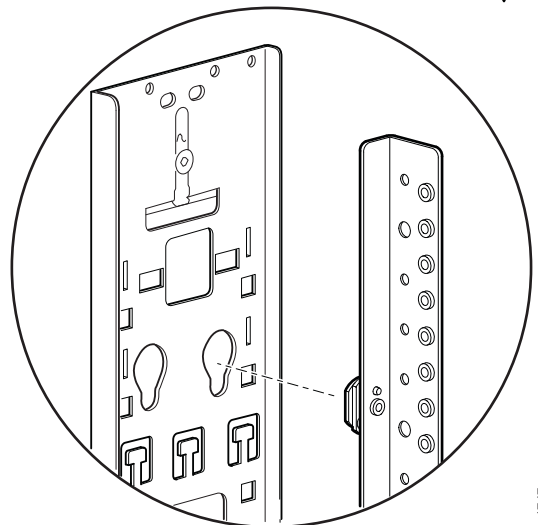

Copper Busbar Kit For NetShelter™ AV 20U Cabinet

AR8395

Installation

ns1746a

ns1747a

Removal

Mounting Configurations - Top View