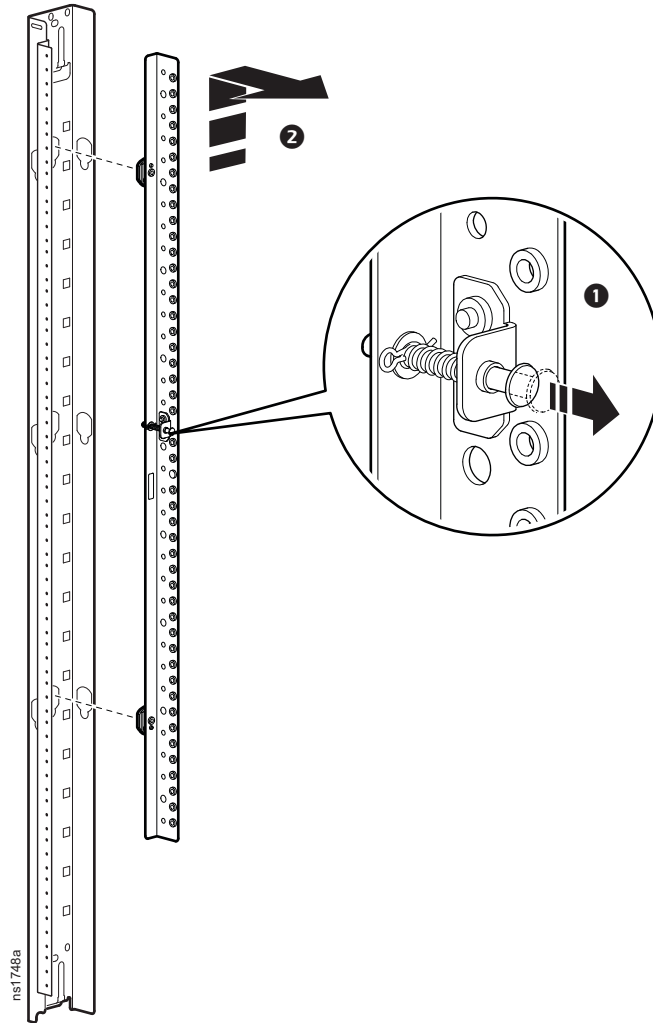

Copper Busbar Kit For NetShelter™ AV 20U Cabinet

AR8395

Installation

ns1746a

ns1747a

Removal

Mounting Configurations - Top View