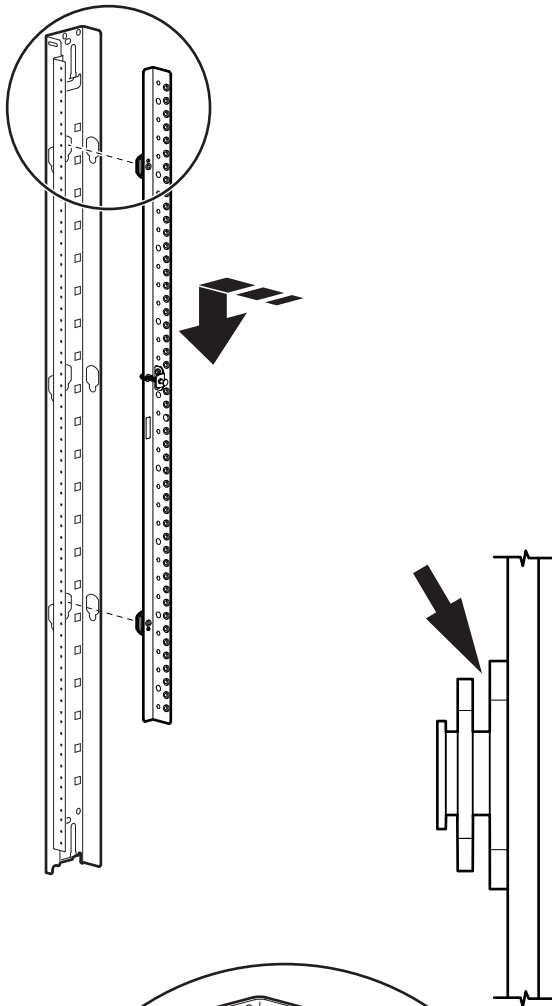

Copper Busbar Kit For NetShelter™ AV 20U Cabinet

AR8395

Installation

ns1746a

ns1747a

Removal

Mounting Configurations - Top View