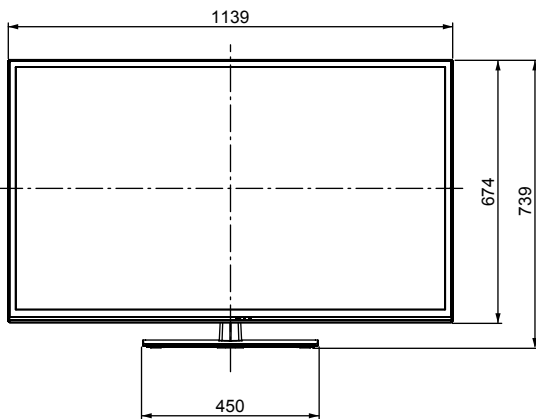

SPECIFICATIONS

Dimensions (W x H x D)	1,139 mm x 739 mm x 275 mm (With Pedestal)
	1,139 mm x 674 mm x 89 mm (TV only)
Mass	18.0 kg (With Pedestal)
	15.0 kg (TV only)

DIMENSIONS

Top View

Front View

Side View

Back View

Note:
To make sure that the LCD TV fits the cabinet properly when a high degree of precision is required, we recommend that you use the LCD TV itself to make the necessary cabinet measurements. Panasonic cannot be responsible for inaccuracies in cabinet design or manufacture.

JACKS

Side Panel

Rear Panel

Specifications are subject to change without notice.
Non-metric weights and measurements are approximate.