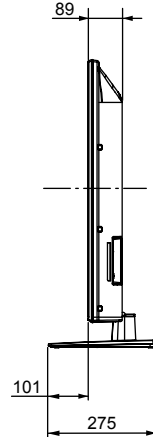

SPECIFICATIONS

Dimensions (W x H x D)	1,139 mm x 739 mm x 275 mm (With Pedestal)
	1,139 mm x 674 mm x 89 mm (TV only)
Mass	18.0 kg (With Pedestal)
	15.0 kg (TV only)

DIMENSIONS

Top View

Front View

Side View

Back View

Note:
To make sure that the LCD TV fits the cabinet properly when a high degree of precision is required, we recommend that you use the LCD TV itself to make the necessary cabinet measurements. Panasonic cannot be responsible for inaccuracies in cabinet design or manufacture.

JACKS

Side Panel

Rear Panel

Specifications are subject to change without notice.
Non-metric weights and measurements are approximate.