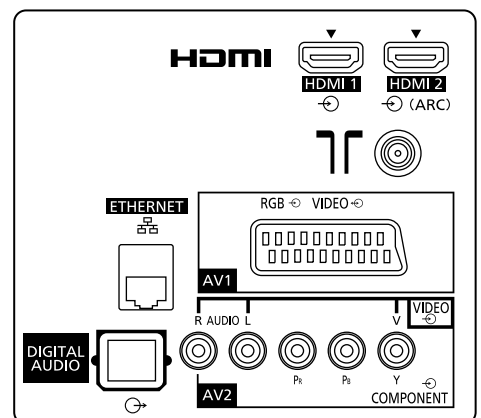

SPECIFICATIONS

Dimensions (W x H x D)	1,139 mm x 739 mm x 275 mm (With Pedestal)
	1,139 mm x 674 mm x 89 mm (TV only)
Mass	18.0 kg (With Pedestal)
	15.0 kg (TV only)

DIMENSIONS

Top View

Front View

Side View

JACKS

Side Panel

Rear Panel

Specifications are subject to change without notice.
Non-metric weights and measurements are approximate.