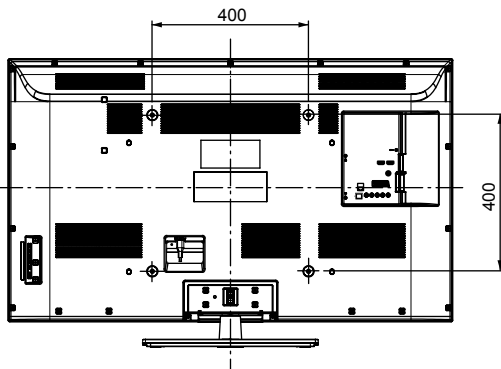

SPECIFICATIONS

Dimensions (W x H x D)	1,139 mm x 739 mm x 275 mm (With Pedestal)
	1,139 mm x 674 mm x 89 mm (TV only)
Mass	18.0 kg (With Pedestal)
	15.0 kg (TV only)

DIMENSIONS

Top View

Front View

Side View

Back View

Note:
To make sure that the LCD TV fits the cabinet properly when a high degree of precision is required, we recommend that you use the LCD TV itself to make the necessary cabinet measurements. Panasonic cannot be responsible for inaccuracies in cabinet design or manufacture.

JACKS

Side Panel

Rear Panel

Specifications are subject to change without notice.
Non-metric weights and measurements are approximate.