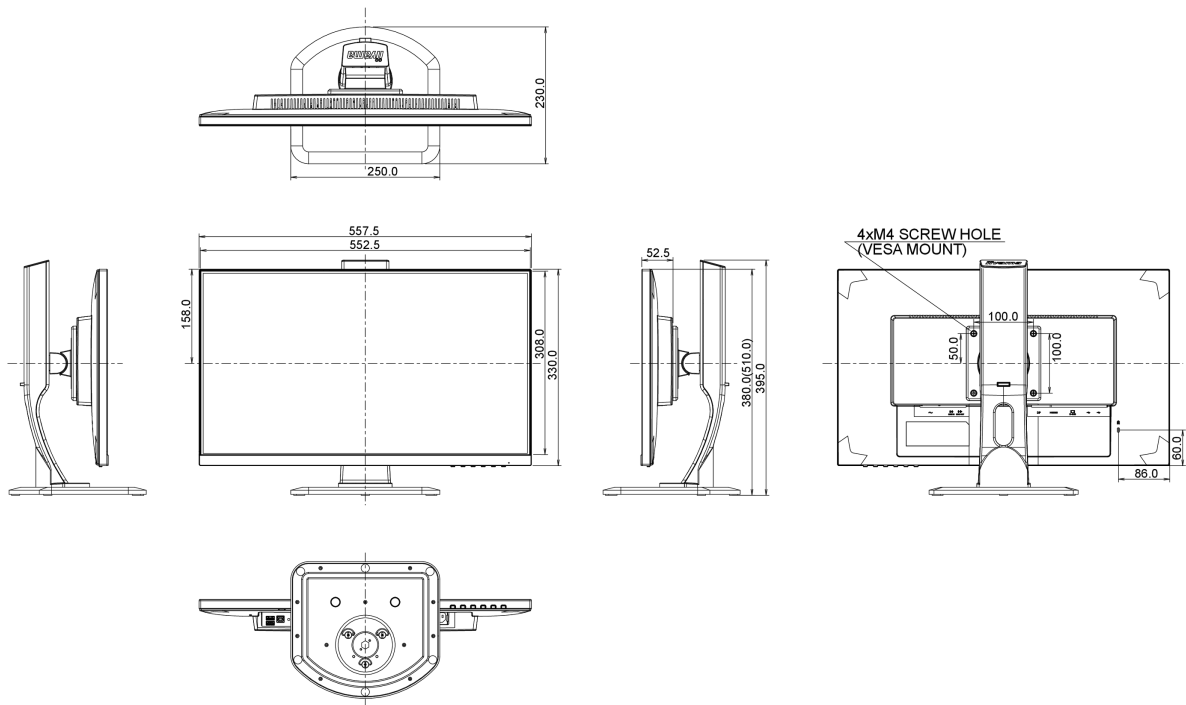

04 MECHANICAL

Display position adjustments	tilt, height, pivot (rotation), swivel
Height adjustment	130mm
Rotation (PIVOT function)	90°
Swivel stand	90°; 45° left; 45° right
Tilt angle	22° up; 5° down
VESA mounting	100 x 100mm

05 ACCESSORIES INCLUDED

Cables	power, USB, HDMI
Other	quick start guide, safety guide

06 POWER MANAGEMENT

Power supply unit	internal
Power supply	AC 100 - 240V, 50/60Hz
Power usage	18W typical, 0.5W stand by

07 SUSTAINABILITY

Regulations	TCO, CE, TÜV-GS, VCCI-B, PSE, CU, Energy Star
Energy efficiency class	A+

08 DIMENSIONS / WEIGHT

Product dimensions W x H x D	557.5 x 380 (510) x 230mm
Weight (without box)	5.2kg