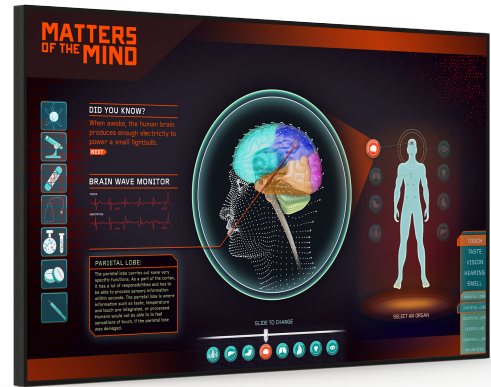

Planar UltraRes UR9851 Touch

Interactive 4K LCD Display

The Planar® UltraRes™ UR9851 Touch combines a multi-touch experience with stunning 4K image clarity. With 32 simultaneous touch points, the Planar UltraRes UR9851 Touch makes it easy for multiple users to collaborate and interact at the same time. The Planar UltraRes Touch is a fully integrated solution, delivering an elegant design and more accurate multi-touch experience. Offering the flexibility to mount in landscape or portrait, the Planar UltraRes UR9851 delivers a versatile interactive solution. Planar UltraRes UR9851 Touch features Planar® ERO™ (Extended Ruggedness and Optics™) optically-bonded, low-friction protective glass for increased ruggedness and optical performance.

SPECIFICATION	DETAIL
Product Name	UR9851-ERO-T
Display Resolution	Ultra HD (3840 x 2160)
Screen Size	98 in. (diagonal)
Aspect Ratio	16:9
Display Active Area	85.0" (2159mm) x 47.8" (1214mm)
Cabinet Dimensions (W x H x D)	87.6" x 50.4" x 4.1" (2225mm x 1280mm x 104mm)
Dimensions, including wall mount	87.6" x 50.4" x 4.1" (2225mm x 1280mm x 104mm)
Bezel Width	1.3" (33mm)
Protective Glass	ERO optically-bonded glass technology, 3mm AR
Brightness (typ)	500 nits
Response Time (typ)	8 ms
Frame Rate	120Hz
Contrast Ratio (typ)	1300:1
Viewing Angle (typ)	178°
Color Gamut	72% NTSC
Display Color	>1 billion colors. Full 10 bit data path
Modes	1x 3840x2160 @ 24/25/30/60Hz, 4x 1920x1080 @ 24/25/30/50/60Hz; 4x 960x2160 @ 60Hz; 2x 1920x2160 @ 60Hz; 480p, 576p, 720p @ 50/60 Hz; 1080p @ 24/25/30/50/60Hz; 1080i @ 50/60 Hz