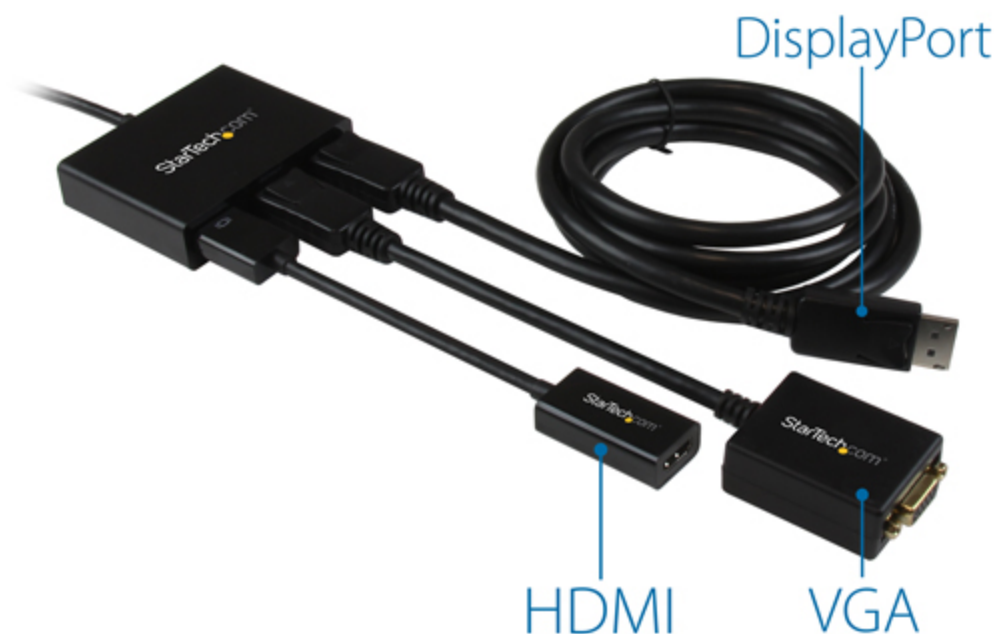

Multi Stream Transport Hub – DisplayPort™ 1.2 to Triple Head DisplayPort MST Hub

StarTech ID: MSTDP123DP

The StarTech.com DisplayPort MST hub lets you connect three independent DisplayPort monitors to your DisplayPort 1.2 device. The MST hub is VESA and DisplayPort certified to support Windows DP 1.2 enabled computer systems.

Extend Your Display – Increase Productivity with multiple screens

Computer manufacturers today are making your devices smaller and more portable, with fewer video out options, and small integrated screens. The MSTDP123DP solves both of these problems by letting you connect three independent displays to your DisplayPort (1.2) output.

You can extend your desktop onto additional monitors and stream independent content to each individual display to vastly increase your productivity by giving you the freedom to multitask. Mirror the same image onto multiple displays, for remote viewing applications. Or create a Single Large Surface (SLS), such as a video wall for a submersible gaming atmosphere, or an impressive digital signage application. You can also use two MSTDP123DP with your AMD Radeon graphics card, enabling you to add up to 6 independent displays.

Extend Your Compatibility – Works with HDMI, VGA & DVI Adapters

With the MSTDP123DP you can use DisplayPort video adapters and cable adapters that enable you to connect HDMI, VGA or DVI displays. This ensures your MST hub will be compatible with virtually any television, monitor or projector, for harmonization with your existing video equipment easy.