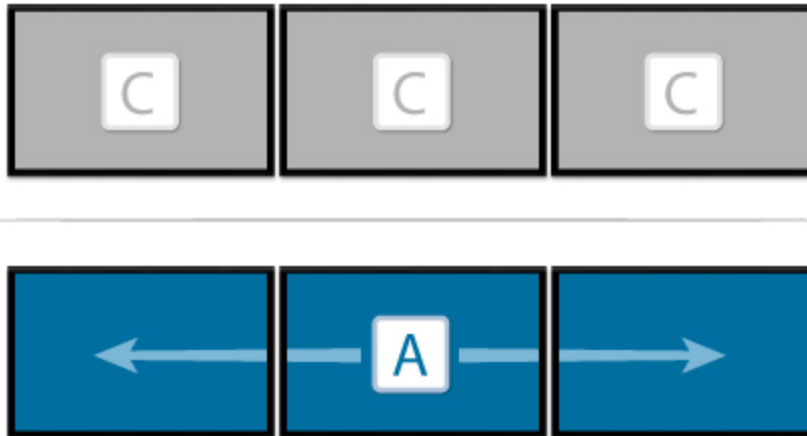

Multi Stream Transport Hub – DisplayPort™ 1.2 to Triple Head DisplayPort MST Hub

StarTech ID: MSTDP123DP

The StarTech.com DisplayPort MST hub lets you connect three independent DisplayPort monitors to your DisplayPort 1.2 device. The MST hub is VESA and DisplayPort certified to support Windows DP 1.2 enabled computer systems.

You can extend your desktop onto additional monitors and stream independent content to each individual display to vastly increase your productivity by giving you the freedom to multitask. Mirror the same image onto multiple displays, for remote viewing applications. Or create a Single Large Surface (SLS), such as a video wall for a submersible gaming atmosphere, or an impressive digital signage application. You can also use two MSTDP123DP with your AMD Radeon graphics card, enabling you to add up to 6 independent displays.