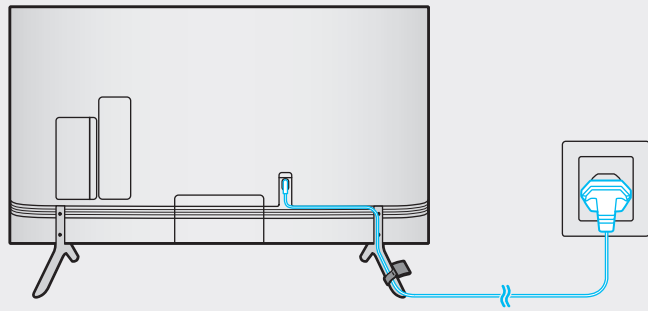

7

	A	B	C	D	E	F	G	H
UN55TU83**	48.7 inches (1236.0 mm)	28.1 inches (714.2 mm)	4.1 inches (104.0 mm)	31.1 inches (791.1 mm)	10.4 inches (263.9 mm)	54.6 inches	39.2 lbs (17.8 kg)	39.9 lbs (18.1 kg)
UN65TU83**	57.2 inches (1452.7 mm)	33.0 inches (837.3 mm)	4.8 inches (120.9 mm)	36.0 inches (915.0 mm)	12.7 inches (322.7 mm)	64.5 inches	55.1 lbs (25.0 kg)	56.0 lbs (25.4 kg)

*: 0-9, A-Z

	inch	VESA A x B (mm)	C (mm)	D x 4	E (mm)	F (inches)	G (inches)	H (inches)
TU83**	55	200 x 200	43-45	M8	1.25	8.2	20.4	12.1
	65	400 x 400				5.1	20.7	12.1

*: 0-9, A-Z

SAMSUNG

QUICK SETUP GUIDE

Scan this QR code with your smart phone to see helpful videos.