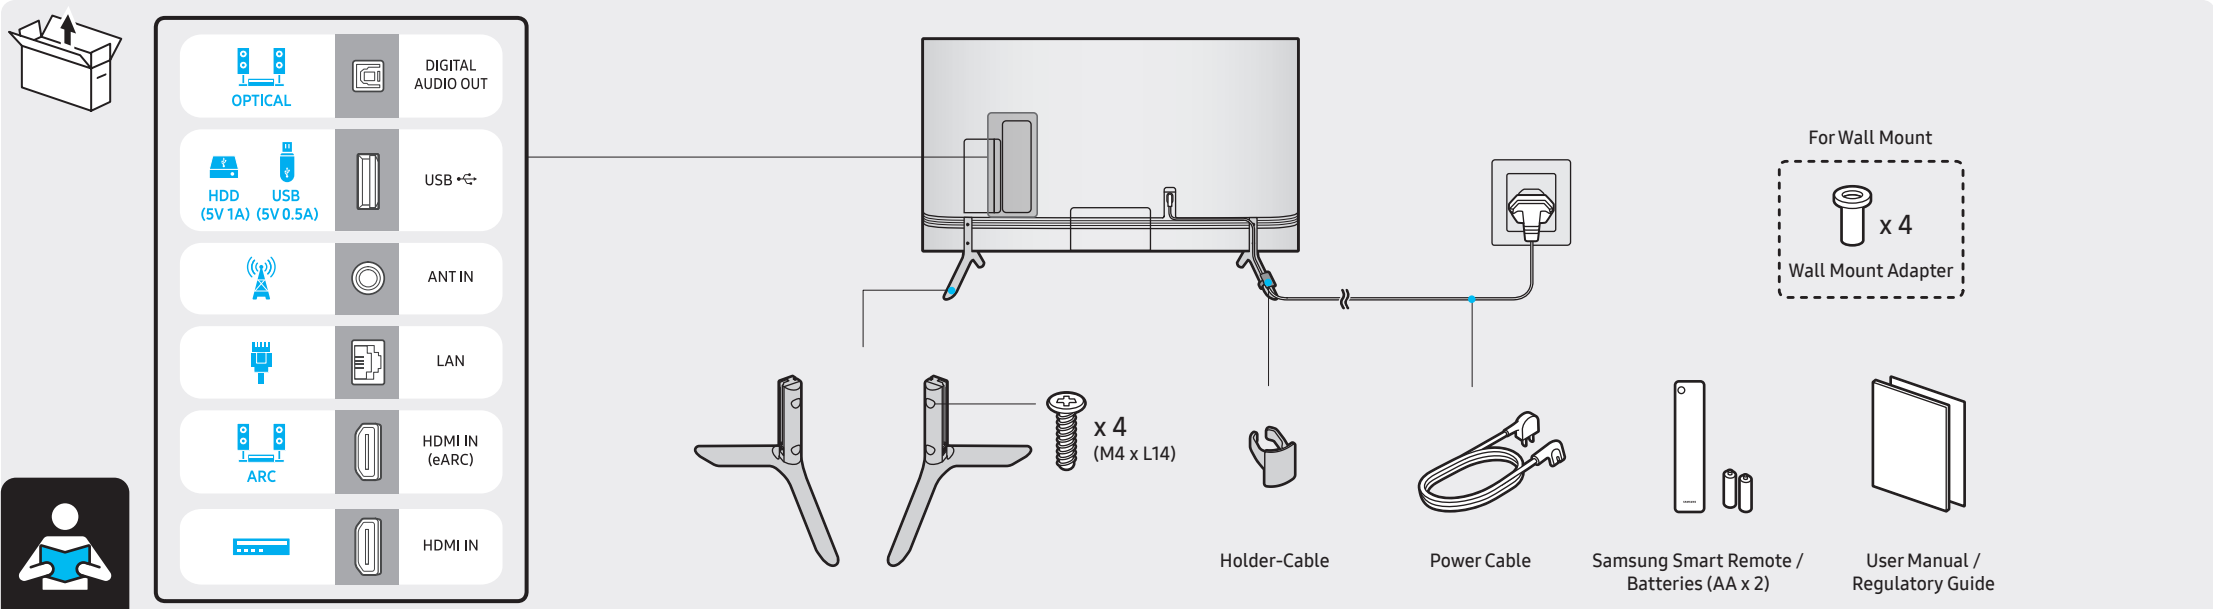

*: 0-9, A-Z

	inch	VESA A x B (mm)	C (mm)	D x 4	E (mm)	F (inches)	G (inches)	H (inches)
TU83**	55	200 x 200	43-45	M8	1.25	8.2	20.4	12.1
	65	400 x 400				5.1	20.7	12.1

*: 0-9, A-Z

SAMSUNG

QUICK SETUP GUIDE

Scan this QR code with your smart phone to see helpful videos.