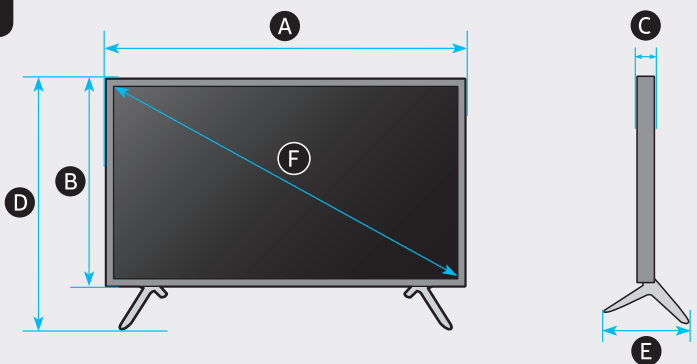

7

	A	B	C	D	E	F	G	H
UN55TU83**	48.7 inches (1236.0 mm)	28.1 inches (714.2 mm)	4.1 inches (104.0 mm)	31.1 inches (791.1 mm)	10.4 inches (263.9 mm)	54.6 inches	39.2 lbs (17.8 kg)	39.9 lbs (18.1 kg)
UN65TU83**	57.2 inches (1452.7 mm)	33.0 inches (837.3 mm)	4.8 inches (120.9 mm)	36.0 inches (915.0 mm)	12.7 inches (322.7 mm)	64.5 inches	55.1 lbs (25.0 kg)	56.0 lbs (25.4 kg)

*: 0-9, A-Z

	inch	VESA A x B (mm)	C (mm)	D x 4	E (mm)	F (inches)	G (inches)	H (inches)
TU83**	55	200 x 200	43-45	M8	1.25	8.2	20.4	12.1
	65	400 x 400				5.1	20.7	12.1

*: 0-9, A-Z

SAMSUNG

QUICK SETUP GUIDE

Scan this QR code with your smart phone to see helpful videos.

55"

65"