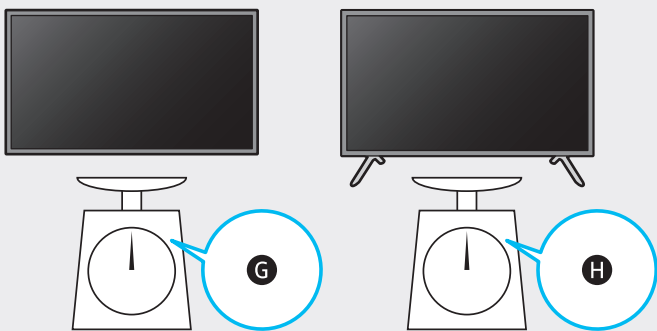

7

	A	B	C	D	E	F	G	H
UN55TU83**	48.7 inches (1236.0 mm)	28.1 inches (714.2 mm)	4.1 inches (104.0 mm)	31.1 inches (791.1 mm)	10.4 inches (263.9 mm)	54.6 inches	39.2 lbs (17.8 kg)	39.9 lbs (18.1 kg)
UN65TU83**	57.2 inches (1452.7 mm)	33.0 inches (837.3 mm)	4.8 inches (120.9 mm)	36.0 inches (915.0 mm)	12.7 inches (322.7 mm)	64.5 inches	55.1 lbs (25.0 kg)	56.0 lbs (25.4 kg)

*: 0-9, A-Z

	inch	VESA A x B (mm)	C (mm)	D x 4	E (mm)	F (inches)	G (inches)	H (inches)
TU83**	55	200 x 200	43-45	M8	1.25	8.2	20.4	12.1
	65	400 x 400				5.1	20.7	12.1

*: 0-9, A-Z

SAMSUNG

QUICK SETUP GUIDE

Scan this QR code with your smart phone to see helpful videos.