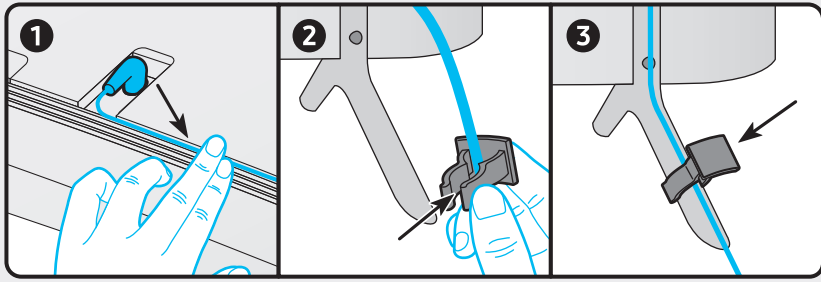

7

	A	B	C	D	E	F	G	H
UN55TU83**	48.7 inches (1236.0 mm)	28.1 inches (714.2 mm)	4.1 inches (104.0 mm)	31.1 inches (791.1 mm)	10.4 inches (263.9 mm)	54.6 inches	39.2 lbs (17.8 kg)	39.9 lbs (18.1 kg)
UN65TU83**	57.2 inches (1452.7 mm)	33.0 inches (837.3 mm)	4.8 inches (120.9 mm)	36.0 inches (915.0 mm)	12.7 inches (322.7 mm)	64.5 inches	55.1 lbs (25.0 kg)	56.0 lbs (25.4 kg)

*: 0-9, A-Z

	inch	VESA A x B (mm)	C (mm)	D x 4	E (mm)	F (inches)	G (inches)	H (inches)
TU83**	55	200 x 200	43-45	M8	1.25	8.2	20.4	12.1
	65	400 x 400				5.1	20.7	12.1

*: 0-9, A-Z

SAMSUNG

QUICK SETUP GUIDE

Scan this QR code with your smart phone to see helpful videos.