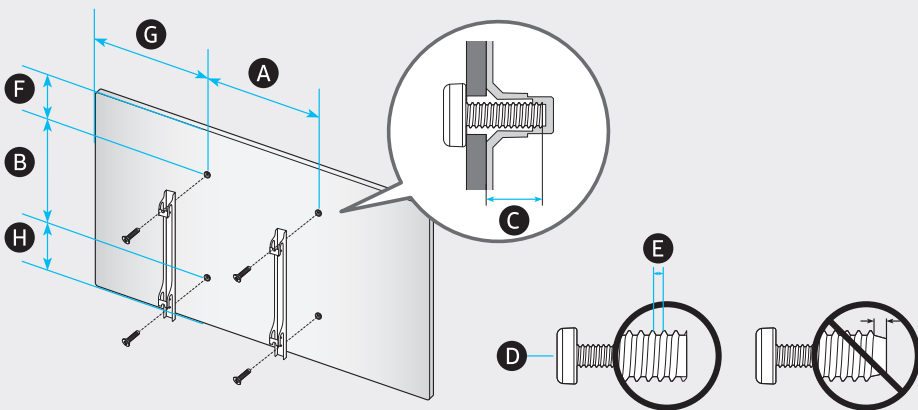

7

	A	B	C	D	E	F	G	H
UN55TU83**	48.7 inches (1236.0 mm)	28.1 inches (714.2 mm)	4.1 inches (104.0 mm)	31.1 inches (791.1 mm)	10.4 inches (263.9 mm)	54.6 inches	39.2 lbs (17.8 kg)	39.9 lbs (18.1 kg)
UN65TU83**	57.2 inches (1452.7 mm)	33.0 inches (837.3 mm)	4.8 inches (120.9 mm)	36.0 inches (915.0 mm)	12.7 inches (322.7 mm)	64.5 inches	55.1 lbs (25.0 kg)	56.0 lbs (25.4 kg)

*: 0-9, A-Z

	inch	VESA A x B (mm)	C (mm)	D x 4	E (mm)	F (inches)	G (inches)	H (inches)
TU83**	55	200 x 200	43-45	M8	1.25	8.2	20.4	12.1
	65	400 x 400				5.1	20.7	12.1

*: 0-9, A-Z

SAMSUNG

QUICK SETUP GUIDE

Scan this QR code with your smart phone to see helpful videos.

55"

65"