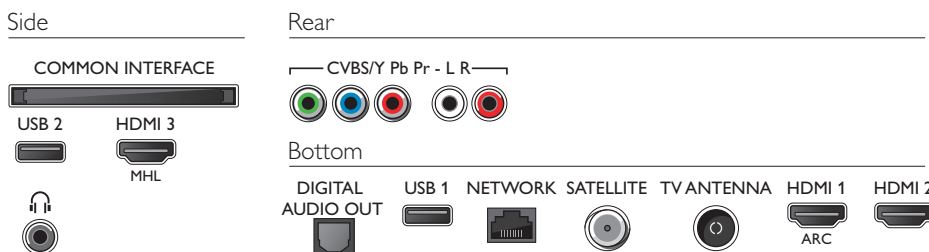

Color & Finishing

- TV Front: Dark Silver

Accessories

- Included accessories: Remote Control, 2 x AAA Batteries, Power cord, Quick start guide, Legal and safety brochure, Table top stand

Connections

Issue date 2018-03-08