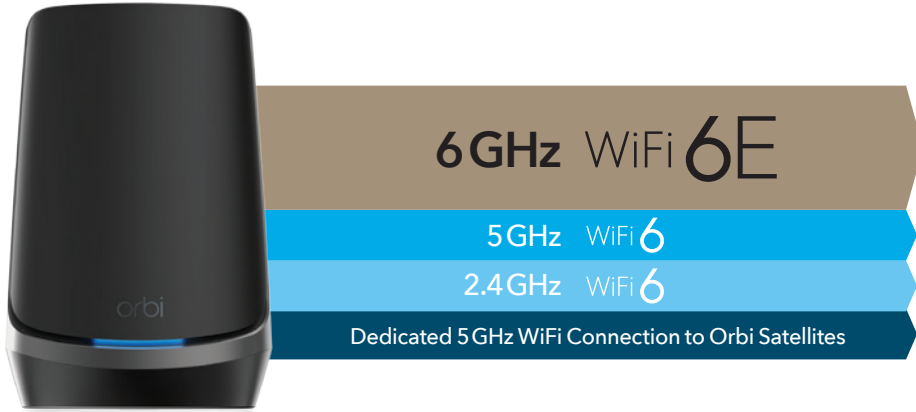

9,000 sq. ft.
WiFi Coverage[†]

10.8
Gbps

WiFi
Speed[†]

NETGEAR Armor™
Cybersecurity¹

NETGEAR Smart
Parental Controls™²

Features

Cutting Edge Performance.

Connect even more smart home devices, and work and play at the same time — with up to 10.8Gbps[†] WiFi speed to share. Devices now connect more efficiently, saving battery life too.

WiFi Everywhere.

Work, stream and game from anywhere. Orbi Quad-band Mesh WiFi delivers top speeds to every corner of your home. Expand coverage as you please by adding another satellite.

Get All of Your Internet Speed.

With Multi-Gigabit wired & WiFi speeds, this quad-band Orbi system delivers superfast WiFi to all your devices. Get the download speeds you pay for and be ready for an even faster future.

It's Easy.

With the Orbi app you are setup and enjoying your new Orbi WiFi in minutes.

WiFi 6E added to award-winning Orbi Tri-band Mesh Technology creates an unmatched quad-band WiFi experience. WiFi 6E devices use this ultra-fast band, enabling improved speed & performance for connected devices.