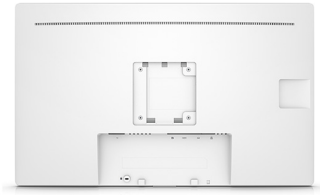

HP Healthcare Edition HC271p Clinical Review Monitor Specifications Table

Display type	AHVA with LED backlight
Display size (diagonal)	68.47 cm (27")
Viewing angle	178° horizontal; 178° vertical
Brightness	350 cd/m² 1,4
Contrast ratio	1000:1 static 1
Response Ratio	12 ms gray to gray 1
Product colour	White
Aspect ratio	16:9 1
Native resolution	QHD (2560 x 1440 @ 60 Hz)
Resolutions supported	1024 x 768; 1280 x 1024; 1280 x 720; 1280 x 768; 1280 x 800; 1280 x 960; 1366 x 768; 1440 x 900; 1600 x 900; 1680 x 1050; 1920 x 1080; 1920 x 1200; 2560 x 1440; 640 x 480; 720 x 480; 800 x 600
Display features	Anti-glare; Language selection; On-screen controls; Plug and Play; User programmable; Integrated privacy filter
User controls	Brightness; Color control; Contrast; Image control; Information; Management; Menu; OK; Power; Power control; Input control; Menu control; Sanitization
Input signal	1 DisplayPort™ 1.2 (with HDCP support); 1 HDMI 1.4 (with HDCP support); 1 VGA
Ports and Connectors	3 USB 2.0 (2 downstream, 1 upstream)
Environmental	Operating temperature: 5 to 35°C Operating humidity: 20 to 80% non-condensing
Power	Input voltage 100 to 240 VAC
Power consumption	55 W (maximum), 45 W (typical), 0.5 W (standby)
Dimensions	64.4 x 5.1 x 39.3 cm
Weight	5 kg
Physical security features	Security lock-ready 3
Certification and compliance	CB; CCC; CSA; FCC; Microsoft WHQL Certification (Windows 10, Windows 8.1 and Windows 7); WEEE; IEC 60950; IEC 60601-1-2; EN 60601-1-2; IP32 (front)
Environmental specifications	Arsenic-free display glass; Low halogen; Mercury-free display backlights 2
What's in the box	AC power cord; DisplayPort™ cable; Documentation; HDMI cable; USB cable; VGA cable