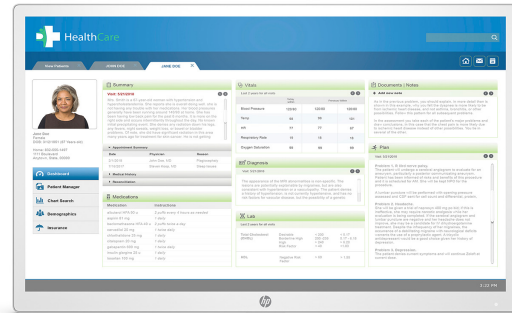

HP Healthcare Edition HC271p Clinical Review Monitor

The perfect prescription to protect data and provide a cleaner workplace.

Give your clinicians a security-enhanced display optimized for patient rooms, nurses stations, medical carts, and public areas with the HP Healthcare Edition HC271p. It has an integrated privacy filter and is built for easy, repeatable sanitization.¹

Promote patient safety

- Be ready for the next patient or user with a display and optional stand² that are sanitizable with germicidal wipes.¹ The display is IEC 60601-1-2: 2014 compliant³ for use near patients and staff and the front is IP 32⁴ rated against water ingress.

For your eyes only

- Support HIPAA regulations and protect confidential data with our first 27-inch diagonal clinical review display with an integrated privacy filter. It deters visual hacks by ensuring that you're the only one with a direct view of your screen.

Create an efficient workspace for high-traffic areas

- Attach⁵ select HP PCs behind the display for a compact, integrated solution that's perfect for busy and shared spaces like nurses or charting stations. Mount⁶ on a medical cart, wall or arm with the VESA pattern.