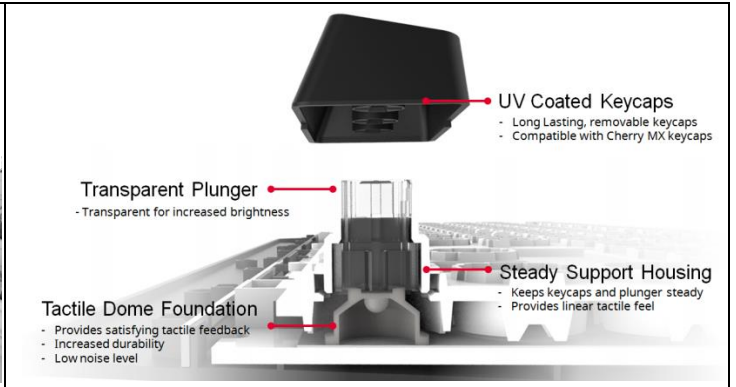

MOUSE

Sensor	Gaming Optical
DPI	1000/1600/2000
Color	Black
LED Color	Single LED (Red/Green/Blue)
Bottoms	6
Change DPI On-The-Fly	Supports
Connector Cable	USB 2.0
Cable Length	1.8 Meters

Make It Yours.

Compatible with Cherry MX keycaps