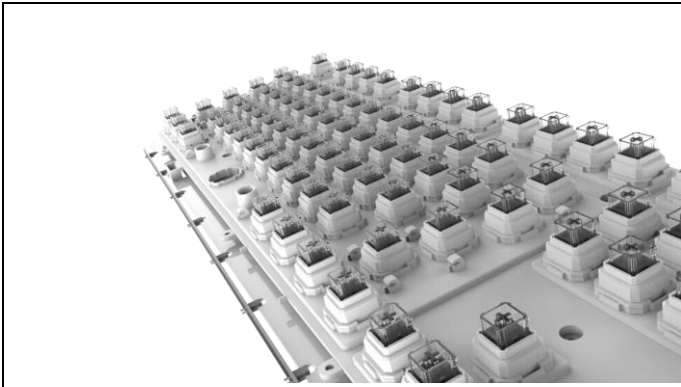

Make It Yours.

Compatible with Cherry MX keycaps