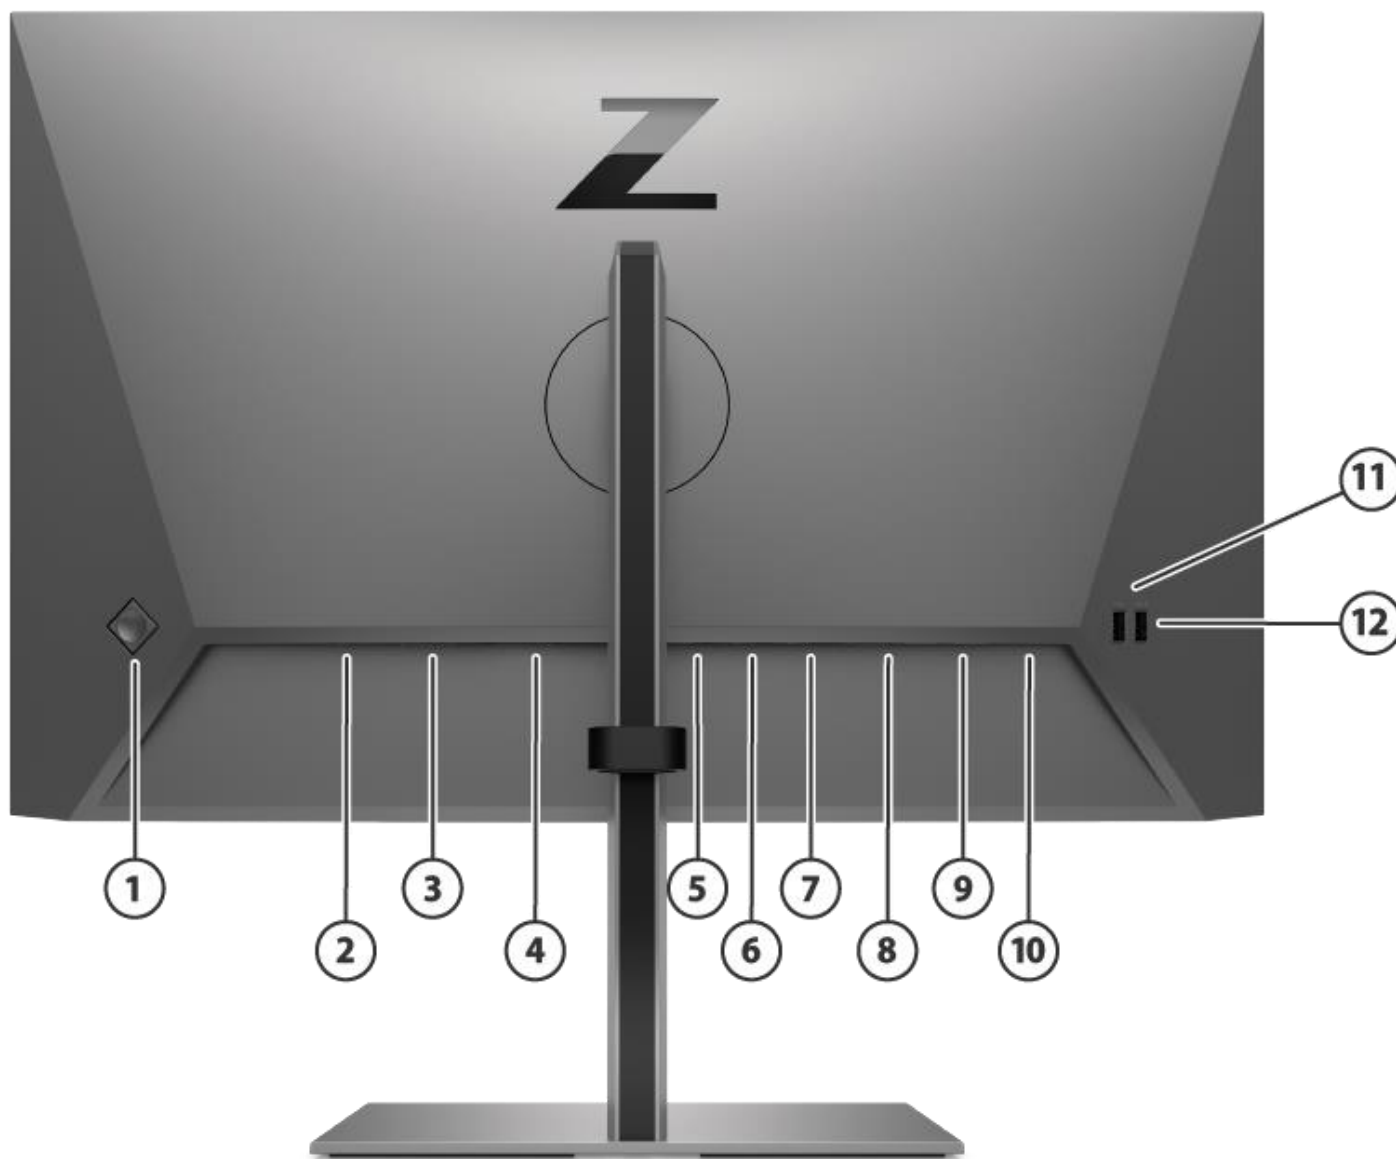

Technical Specifications

HP Z24f G3 FHD Display

Front

1. Power button

Technical Specifications

HP Z24f G3 FHD Display

Back

1. OSD control
2. Security cable slot
3. Master power switch
4. Power connector
5. HDMI port
6. DisplayPort™ connector
7. DisplayPort™ connector (out)
8. USB Type-B port (upstream)
9. USB port
10. USB port (Battery charging 1.2)
11. USB port
12. USB port (Battery charging 1.2)