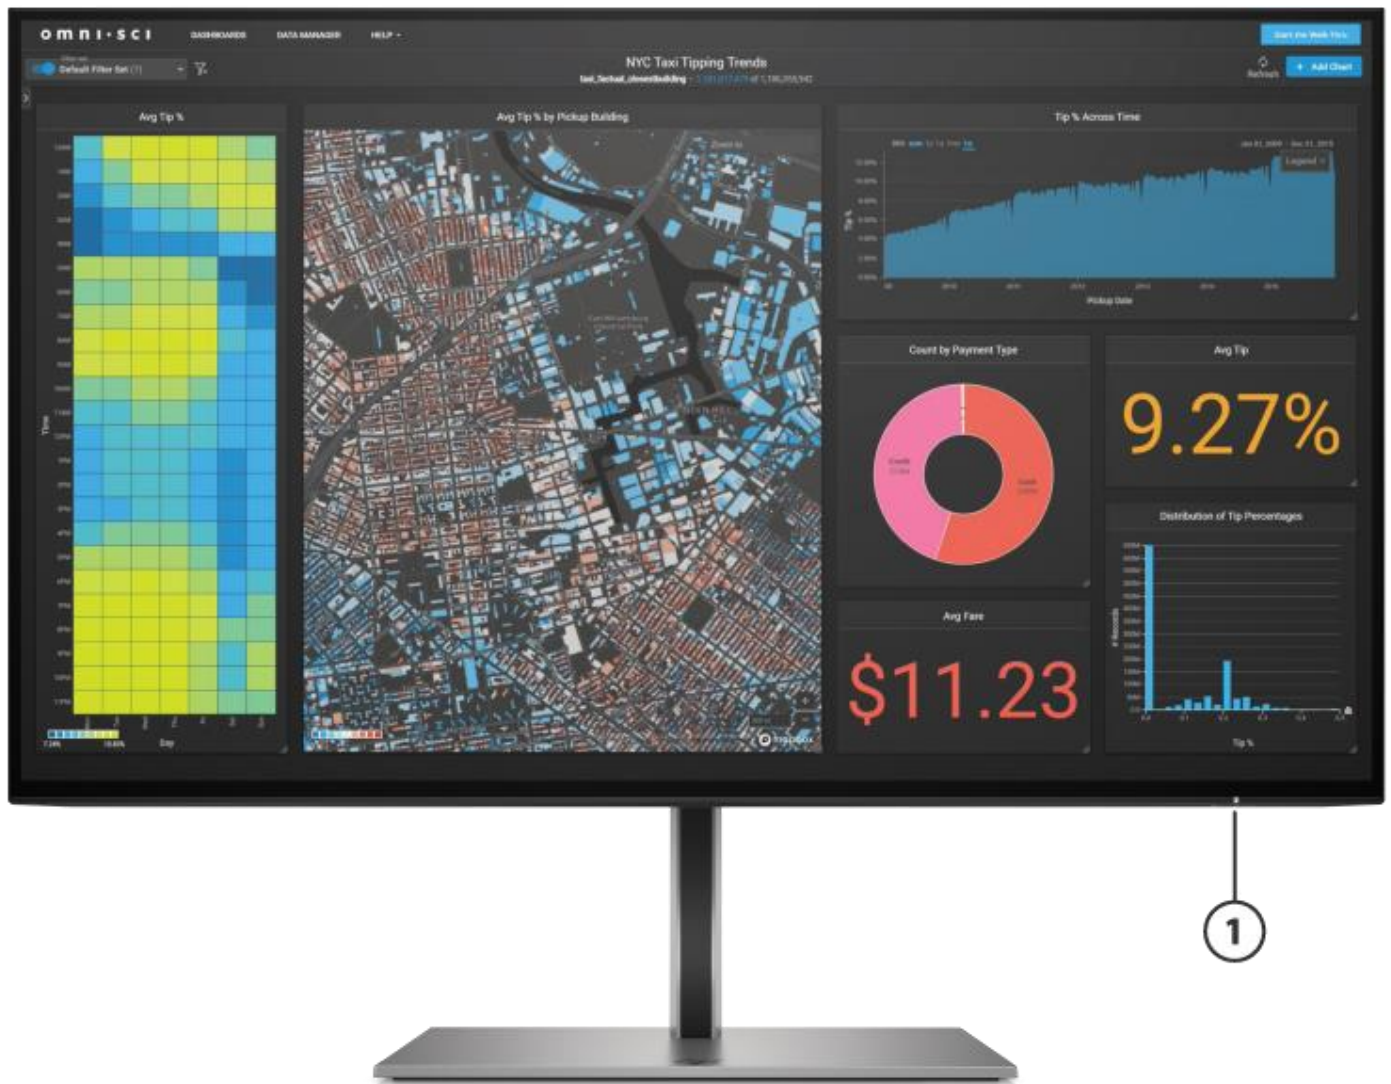

Technical Specifications

HP Z24f G3 FHD Display

Front

1. Power button