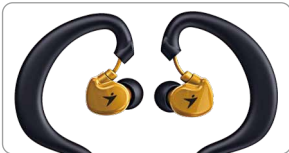

HS-M270

Entertainment for your active lifestyle

Genius
Live with Ideas

Genius' new sport headset, HS-M270, is the perfect companion for listening to music during exercise, a work out or on a bike. Crafted with the easy-to-fit ear-hood design that ensure the earphones stay on the ears securely and fit comfortably, HS-M270 offers a secure music listening experience. In-line playback controls and microphone allow you to play, pause, track forward/backward and switch to call/talk directly from the audio cable. Using sweat resistant material, HS-M270 guarantees the durability and hygiene during any outdoor exercise or activity.

Easy-to-fit ear hood design can mold to your ear, is secure and fits comfortably

In-line music playback control and microphone allows switching between music plays and calls

Maximum durability, ruggedness, and sweat resistant

Two sizes of silicon tips offer a perfect fit

Convenient storage pouch and cable clip included

Specifications	
Earphone	
Driver unit	10mm
Sensitivity	95dB ± 3dB@1KHz
Frequency response	20Hz – 15KHz
Cable length	1.2M
Connection	3.5mm jack
Colors	Green • Orange • Black • White
Microphone	
Sensitivity	-42dB ± 3dB
Frequency response	100Hz – 8KHz