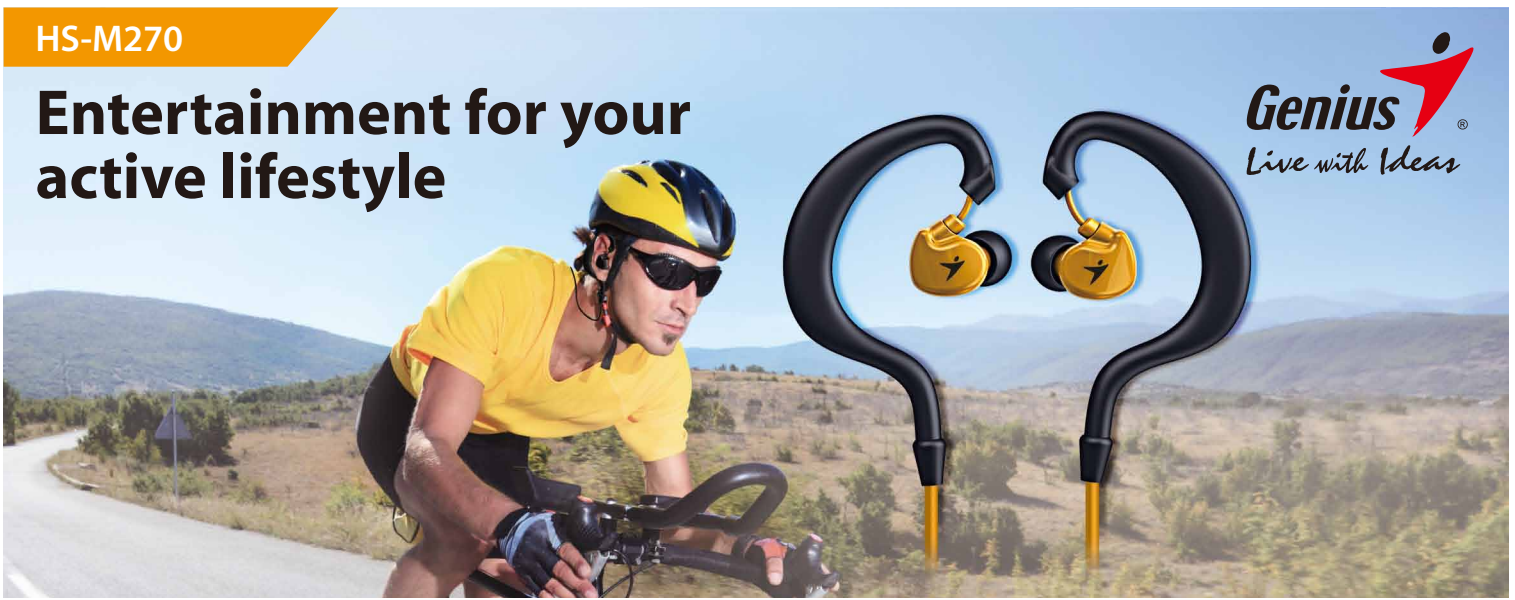

HS-M270

Entertainment for your active lifestyle

Genius
Live with Ideas

Genius' new sport headset, HS-M270, is the perfect companion for listening to music during exercise, a work out or on a bike. Crafted with the easy-to-fit ear-hood design that ensure the earphones stay on the ears securely and fit comfortably, HS-M270 offers a secure music listening experience. In-line playback controls and microphone allow you to play, pause, track forward/backward and switch to call/talk directly from the audio cable. Using sweat resistant material, HS-M270 guarantees the durability and hygiene during any outdoor exercise or activity.

Easy-to-fit ear hood design can mold to your ear, is secure and fits comfortably

In-line music playback control and microphone allows switching between music plays and calls

Maximum durability, ruggedness, and sweat resistant