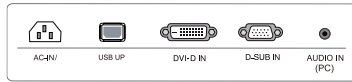

22MB35PU-I

Side Jack Pack

PANEL	Model	22MB35P-I	22MB35PU-I
	Panel Type	IPS	
	Panel Size	22" Class (21.5" diagonal)	
	Pixel Pitch (mm)	0.248 x 0.248	
	Aspect Ratio	16:9	
	Native Resolution	1920 x 1080	
	Color Gamut (CIE1976)	72%	
	Color Depth (Number of Colors)	16.7M colors	
	Brightness	250cd/m <sup>2</sup>	
	Contrast Ratio (Original)	1,000:1	
	Dynamic CR	5,000,000:1	
	Viewing Angle (HxV)	178°/178°	
	Response Time (Glare/non Glare)	5ms	
	Surface Treatment	Anti-glare, 3H	
INPUTS	D-Sub	Yes	
	DVI-D	Yes	
	Others	No	USB 1 up / 2 down
AUDIO	PC Audio In	No	Yes
SPEAKER	Type	No	2ch Stereo
	Audio Output (Watt)	No	1W x 2