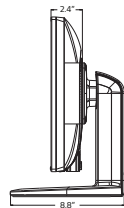

IPS Professional Monitor

LED Back-lit

▶ 22MB35P-I

▶ 22MB35PU-I

22" class (21.5" diagonal)

22MB35P-I