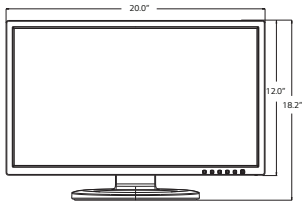

IPS Professional Monitor

LED Back-lit

▶ 22MB35P-I

▶ 22MB35PU-I

22" class (21.5" diagonal)

22MB35P-I