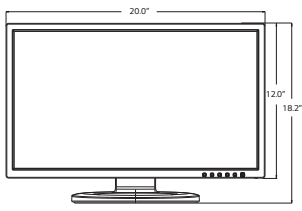

22MB35PU-I