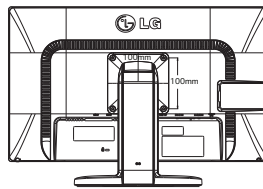

22MB35PU-I