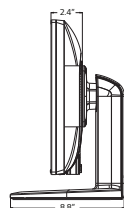

## LED Back-lit

▶ 22MB35P-I

▶ 22MB35PU-I

22" class (21.5" diagonal)

22MB35P-I

22MB35PU-I

Rear Jack Panel

22MB35P-I

22MB35PU-I

Side Jack Pack

PANEL	Model	22MB35P-I	22MB35PU-I
	Panel Type	IPS	
	Panel Size	22" Class (21.5" diagonal)	
	Pixel Pitch (mm)	0.248 x 0.248	
	Aspect Ratio	16:9	
	Native Resolution	1920 x 1080	
	Color Gamut (CIE1976)	72%	
	Color Depth (Number of Colors)	16.7M colors	
	Brightness	250cd/m <sup>2</sup>	
	Contrast Ratio (Original)	1,000:1	
	Dynamic CR	5,000,000:1	
	Viewing Angle (HxV)	178°/178°	
	Response Time (Glare/non Glare)	5ms	
	Surface Treatment	Anti-glare, 3H	
INPUTS	D-Sub	Yes	
	DVI-D	Yes	
	Others	No	USB 1 up / 2 down
AUDIO	PC Audio In	No	Yes
SPEAKER	Type	No	2ch Stereo
	Audio Output (Watt)	No	1W x 2