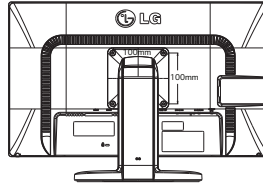

IPS Professional Monitor

LED Back-lit

▶ 22MB35P-I

▶ 22MB35PU-I

22" class (21.5" diagonal)

22MB35P-I