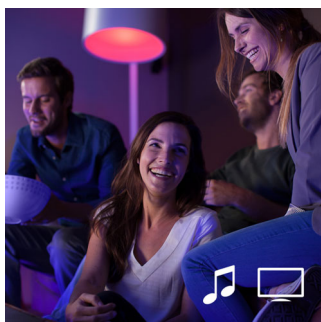

PHILIPS

Preliminary

White and color ambiance
Single bulb GU10

Highlights

046677456689

Paint with light

Play with light and choose from 16 million colors in the Hue app to match the light to your mood. Use a favorite photo and re-live that special moment with splashes of light. Save your favorite light settings and recall them whenever you want with the tap of a finger.

Sync light to music and movies

Extend your TV viewing experience to the whole room or lift your gaming experience to the next level. Download a third party app and discover the amazing things you can do with Philips Hue. Or sync light to your favorite music and enjoy every beat to the fullest. Turn any room into a dance floor and see how light reacts to your music. Download one of the third party apps and get the party started with Philips Hue.

Create your ambiance

Set the right ambience for any moment with a range of beautiful, natural white light. Use the app to set any shade of white light, from cool energizing daylight to relaxing warm white light. Take control and set the ambience. Not too bright. Not too dark. Just right.