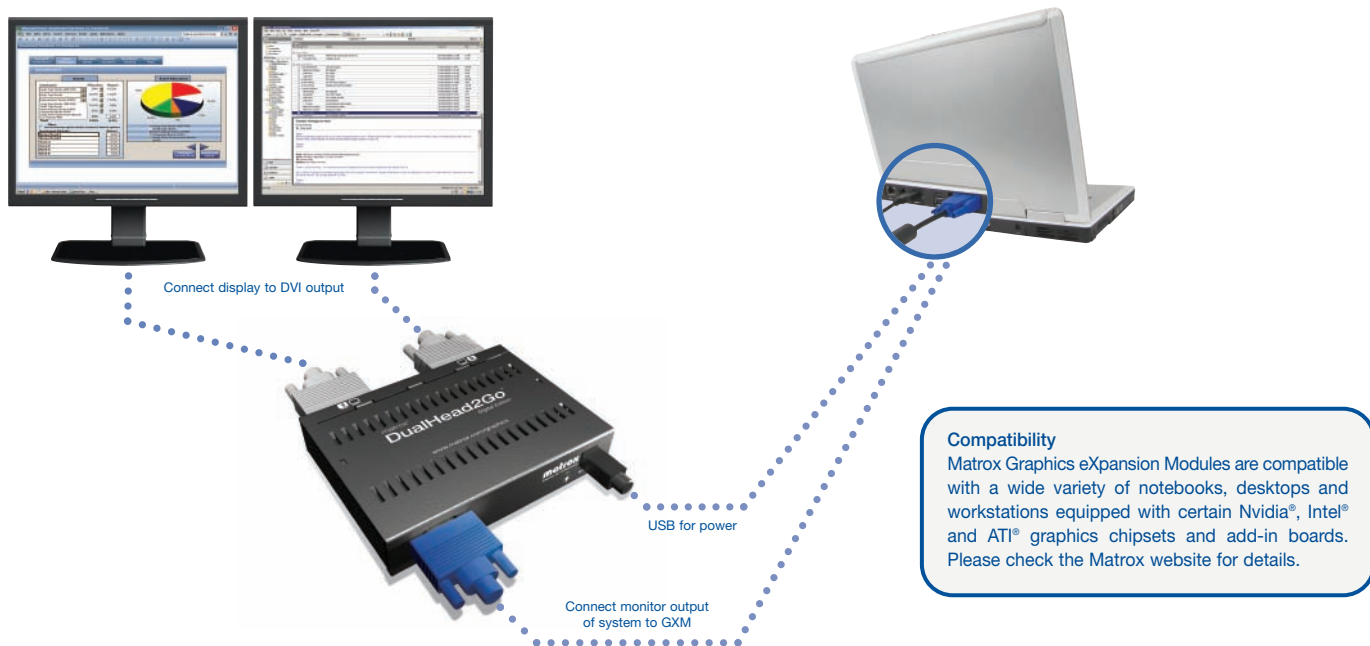

¹ System dependent. Maximum resolutions supported may vary, please check website for complete list. ² Requires TMET for Windows XP only. ³ Supported with digital (DVI) displays only.

Learn More or Purchase

Matrox Graphics offers a wide range of specialized graphics solutions for professional markets such as finance, digital media, medical imaging, and enterprise computing. For more information about the entire Matrox Graphics product line, visit www.matrox.com/graphics.

To locate the local office nearest to you, visit www.matrox.com/graphics/contact. For product support, contact your Matrox representative or visit www.matrox.com/graphics/support.

North America: 800-361-1408
International: 514-822-6366
Email: graphics@matrox.com

Matrox reserves the right to change specifications without notice. All trademarks and trade names, service marks and logos referenced herein belong to their respective companies.
January 2009

matrox
Graphics for Professionals