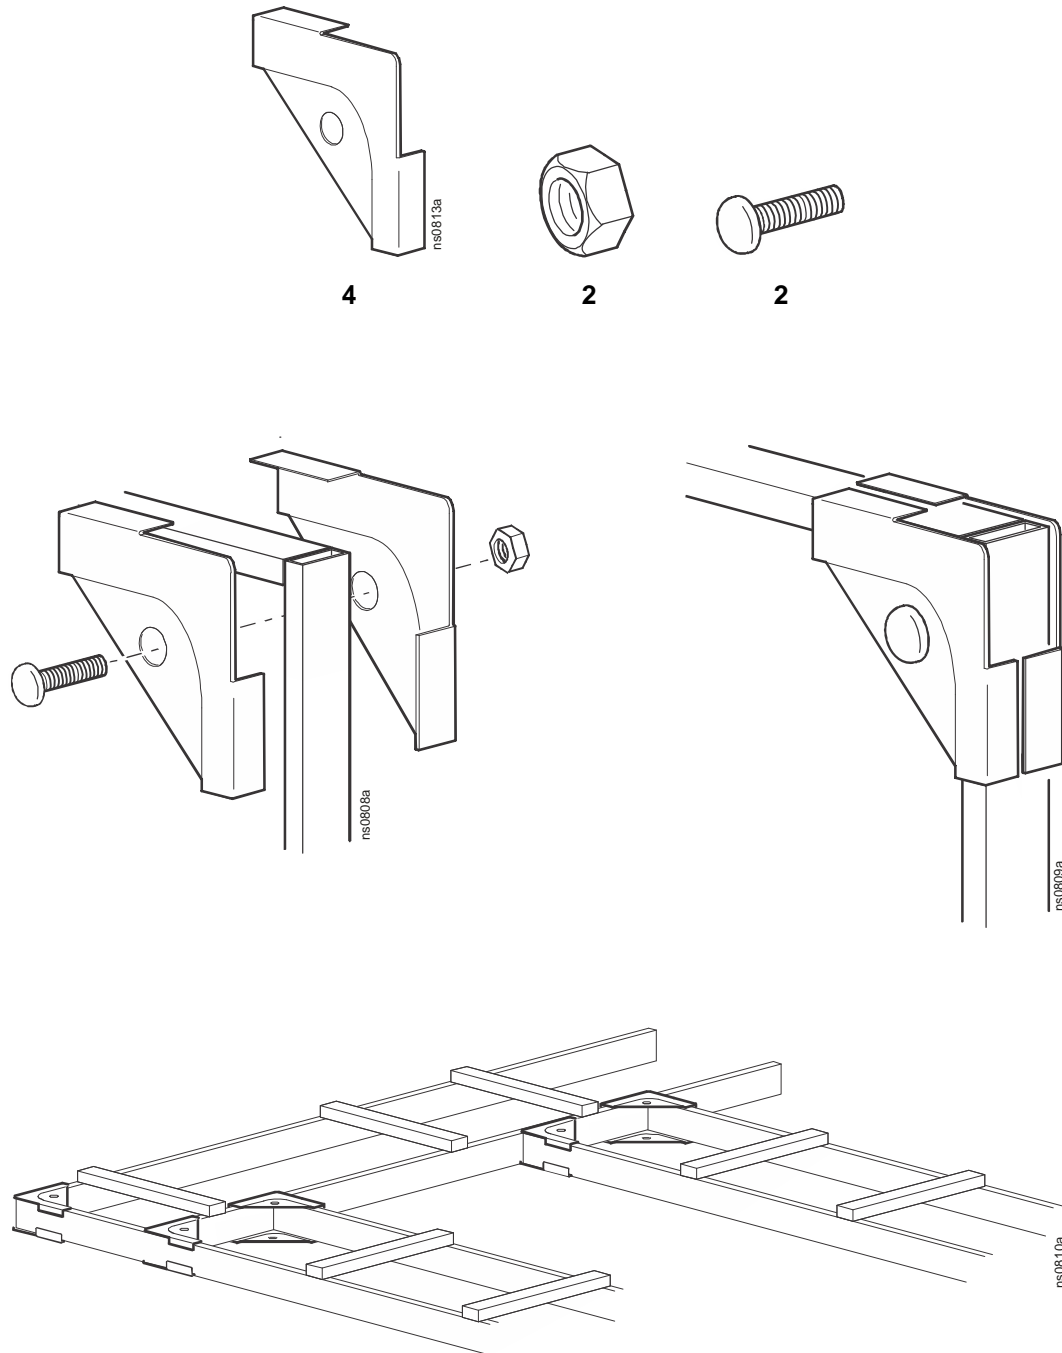

Cable Ladder Corner Clamp Kit

AR8461

Customer support and warranty information is available at www.schneider-electric.com.