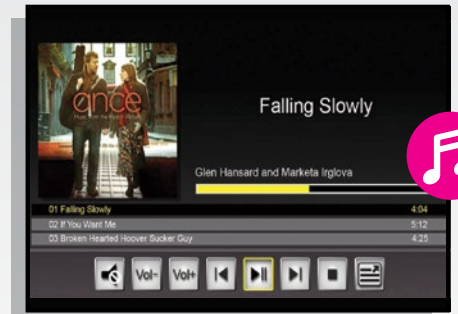

Play your favorite music files through the high-quality integrated stereo speakers. With easy to use controls or with the included remote you can easily set-up photo slideshows set to background music with the touch of a button.