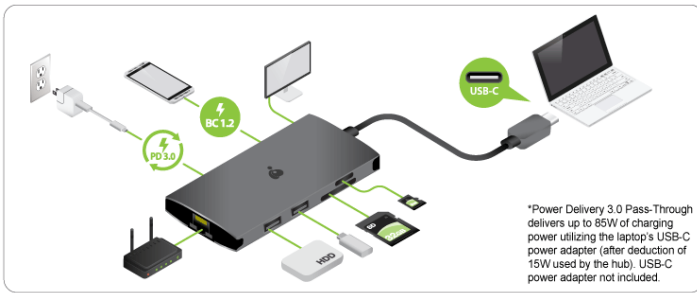

Requirements

Package Contents

1. USB-C (Thunderbolt 3 compatible) device with DP Alt Mode support
   - Windows 7/8/8.1/10
   - Mac OS X 10.7+
   - Chrome OS
2. GUD3C06 x 1
   - Quick Start Guide x 1
   - Warranty Card x 1

Specifications

Function	GUD3C06
Upstream Port	
USB-C	USB 3.1 Gen 1 supports data and Power Delivery 3.0
Downstream Port	
Card Reader	Supports Secure Digital v3.0 UHS-I (Ultra High Speed)?SDR12 (12.5Mbyte/s)/SDR25(25Mbyte/s)/SDR50(50Mbyte/s)/DDR50(50M byte/s)/SDR104(104Mbyte/s)
Ethernet	Supports 10/100 /1000Mbps
HDMI	HDMI 1.4 compliant, resolution up to 4Kx2K @30Hz
USB-A	3x USB 3.0, 1 port supports BC1.2 fast charging
USB-C	1x USB 3.1 supports data transfer or Power Delivery 3.0
Power	
Power Delivery Pass-Thru	PD 3.0 / 100W (A total of up to 85W can be charged to the laptop after deduction of max 15W used by the dock)
Data Rate	Up to 5Gbps
Video Resolution	Up to 4K@30Hz, with 16:9 ratio
Environment	
Humidity	10% to 90 % RH (no condensation)
Operation Temperature	0? to +45?
Operating System Requirements	
Mac	Mac OS X 10.7+
Windows	Windows 7 / 8 / 8.1 / 10

Dimensions	GUD3C06
Unit Dimensions	
Height	2" (5.2cm)
Depth	0.35" (0.9cm)
Length	4.1" (10.5cm) + tethered USB-C connector 5.35" (13.6cm)
Inner Pack	
Width	5.91" (15cm)
Height	6.30" (16cm)
Length	11.41" (29cm)
Inner Pack Qty.	6
Unit Package Dimensions	
Height	5.71" (14.5cm)
Depth	1.74" (4.4cm)
Length	5.31" (13.5cm)
Master Carton	
Width	13.39" (34cm)
Height	12.20" (31cm)
Depth	12.6" (32cm)
Master Carton Qty.	24
Weight	
Master Carton Wt.	7 lbs (3.16kg)
Inner Pack Wt.	1.8 lbs (0.82kg)
Unit Pack Wt.	0.3lb (0.14kg)
Unit Wt.	0.2 lb (0.09kg)