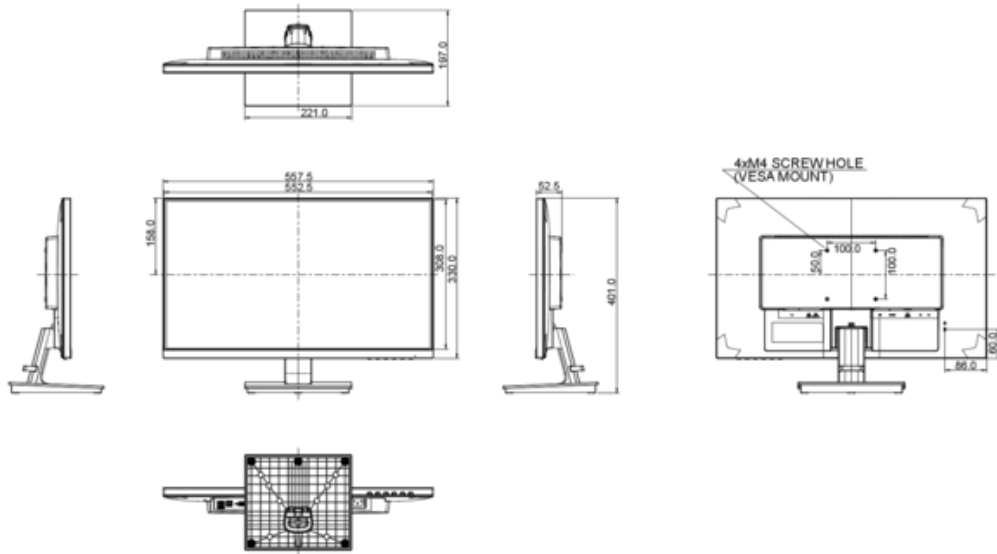

## 7. DIMENSIONS & WEIGHT

DIMENSIONS W X H X D	557.5 x 401 x 197 mm
WEIGHT	4 kg

All trademarks and registered trademarks acknowledged. E & O E. Specification subject to change without notice. All LCD's comply with ISO-9241-307:2008 in connection with pixel defects.