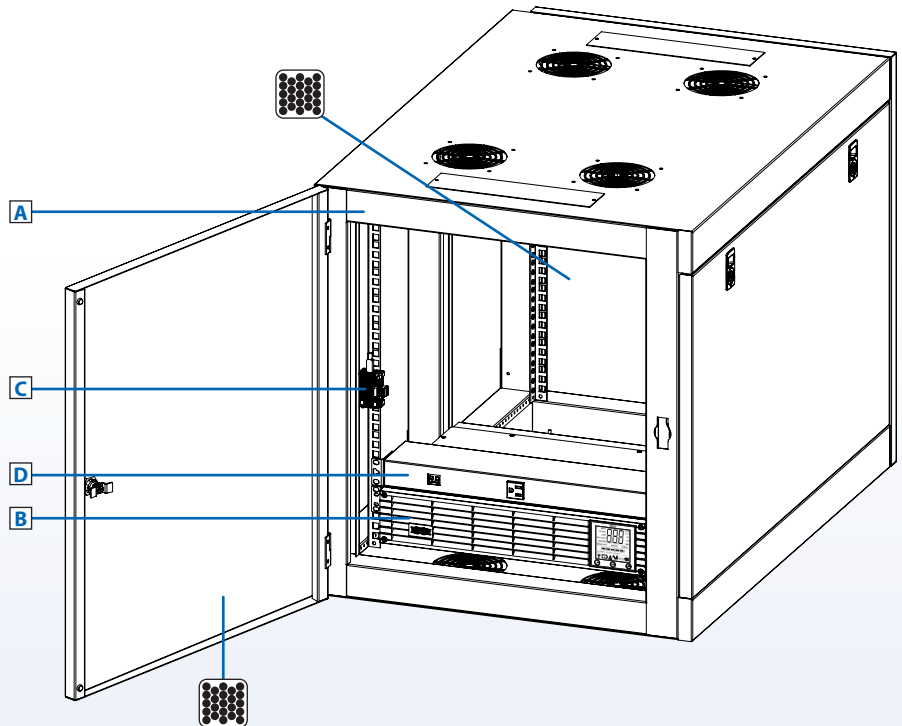

# EdgeReady™ Micro Data Center

Heavy-Duty Wall-Mount Rack, 9U Usable, 1.5 kVA, 120V

## Benefits

- Provides preconfigured IT infrastructure for edge computing servers, storage and network hardware in locations without available floor space
- Integrates secure rack space, reliable power distribution, battery backup, remote management and optional cooling
- Prevents configuration errors, reduces installation time, decreases field costs and standardizes edge computing infrastructure
- Kit ships three business days from receipt of order, after design validation by solution experts in a controlled environment

## Included Hardware

- A** **SRW12UHD** Heavy-Duty Wall-Mount Rack Enclosure (Side-Mounted)
- B** **SMART1500RMLN** SmartPro® UPS System with Pre-Installed **WEBCARDLX** Network Management Card
- C** **E2MTHDI** Environmental Sensor (Temperature/Humidity/Digital Inputs)
- D** **PDUMH15-6** Metered PDU