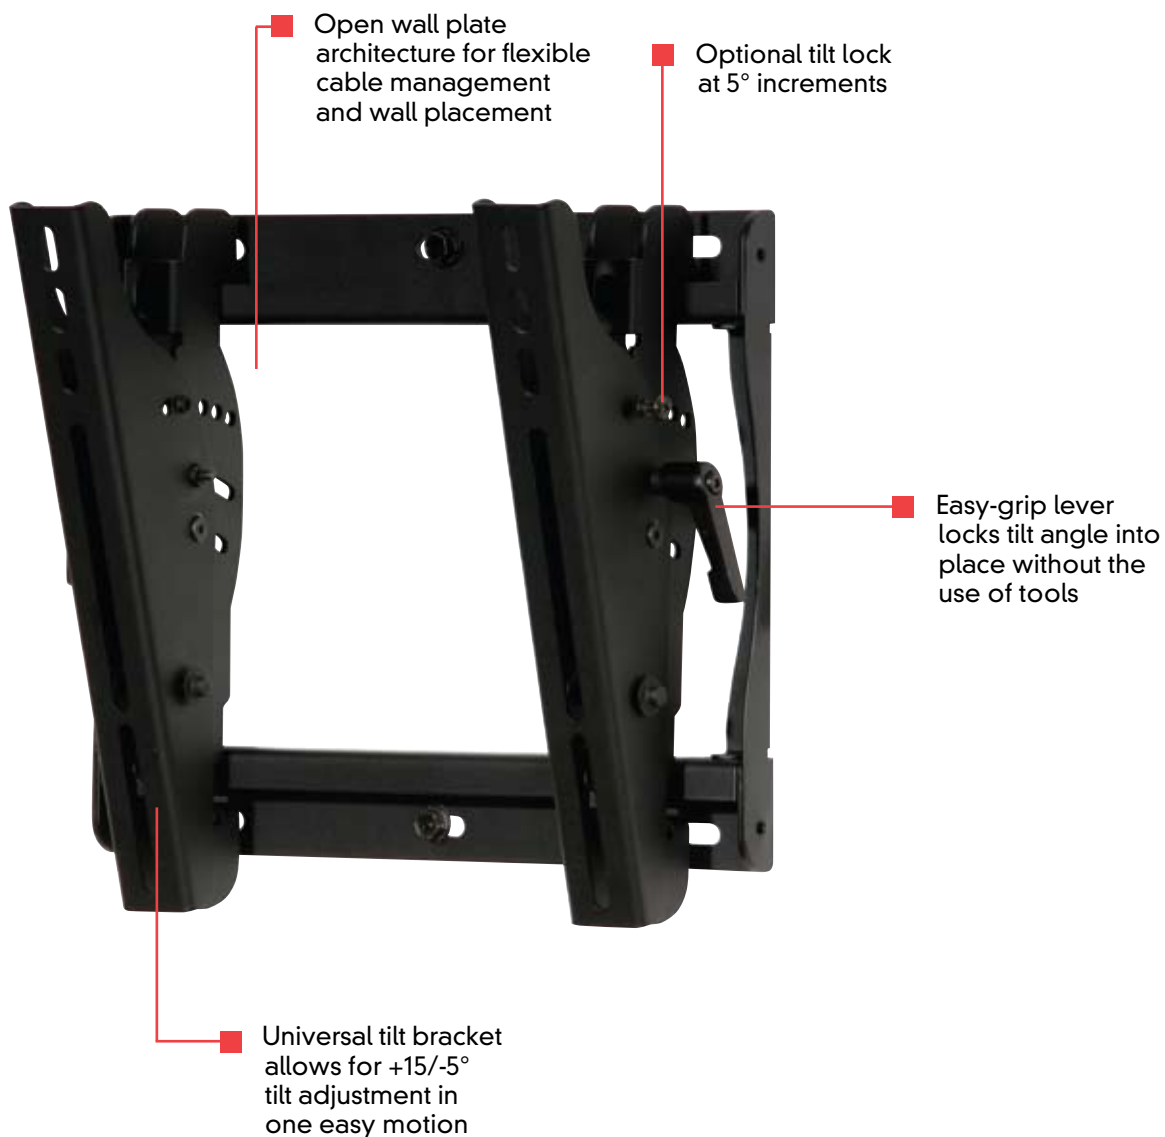

Universal Tilt Wall Mount

For 13" to 37" LCD Flat Panel Screens

NEW!

The ST635 features open wall plate architecture that offers enhanced access to electrical and cable management. Combine with its easy tilt angle adjustment screen adapters to achieve the ideal viewing angle and you have one quick and simple installation.

SmartMount[®]

Universal Tilt Wall Mount

For 13" to 37" LCD Flat Panel Screens

Model Numbers

ST635, ST635-S (Security Models)
ST635P, ST635P-S (Standard Models)

Product Specifications

- Universal mount fits screens with mounting patterns up to 9.63" W x 9.5" H, including VESA[®] 100, 200 x 100 and 200 x 200 mm
- Open wall plate architecture allows for total wall access, increasing electrical access and cable management options
- Adjustable up to 15° of forward tilt and -5° backward tilt for optimal viewing angle
- Universal tilt bracket allows for tilt adjustment without the use of tools
- Easy-grip lever locks the screen position into place
- Optional IncreLock™ feature offers fixed tilt angles of -5°, 0°, 5°, 10°, 15°
- Universal screen adapters easily hook onto wall plate for fast installation
- Mounts to wood stud, concrete, cinder block or metal stud (metal stud accessory required)
- Comes with Peerless' Sorted-for-You™ fastener pack with all necessary screen attachment hardware
- Integrated security options available
- UL listed

FEATURES

DIMENSIONS (W x H x D) 10.99" x 10.3" x 2.63" (27.9 x 26.2 x 6.7 cm)

LOAD CAPACITY 125 lb (56.6 kg)

PRODUCT WEIGHT 5.1 lb (2.3 kg)

FINISH Scratch-resistant fused epoxy

AVAILABLE COLORS Black: ST635, ST635P
Silver: ST635-S, ST635P-S

ACCESSORIES Metal Stud Accessory Kit (ACC215)

PATENT Patent pending

Package Specifications

PACKAGE CONTENTS Wall plate, universal screen adapters, mounting and screen attachment hardware

UNITS IN PACKAGE 1