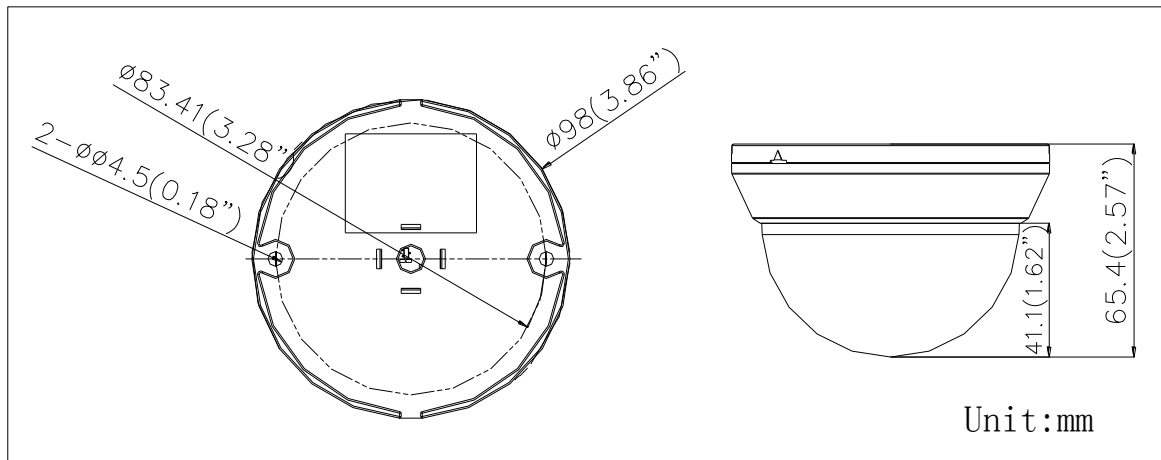

Dimensions