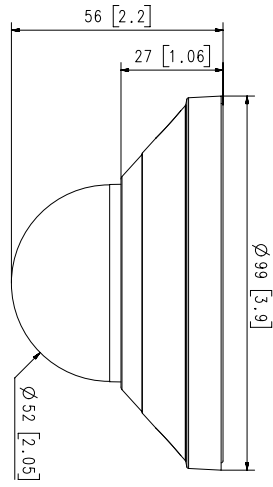

millimeter (inch)