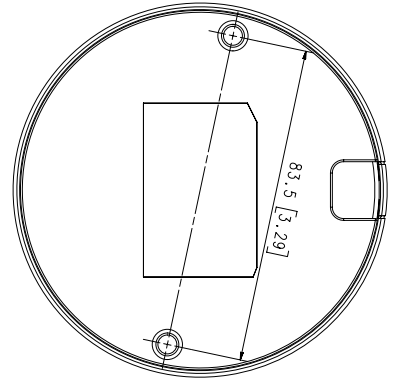

millimeter (inch)