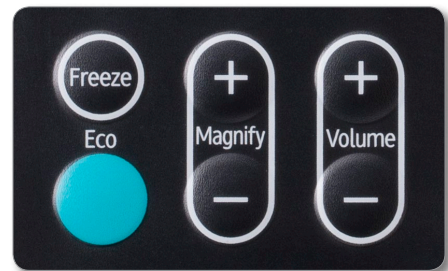

Use less energy to help reduce operating costs

You've already exerted enough energy creating your message. Choose the Ricoh PJ X5460/PJ WX5460/PJ HD5450 to reduce the impact it has on the environment — and your budget. Display images within 5 seconds of turning on the device and shut it down immediately without residual noise to curb unnecessary energy costs and annoying distractions. With the convenient Eco Mode button, you can adjust the amount of energy the device needs for each image. For example, darker images will use less energy automatically and can help extend your lamp life expectancy to up to 4,000 hours.