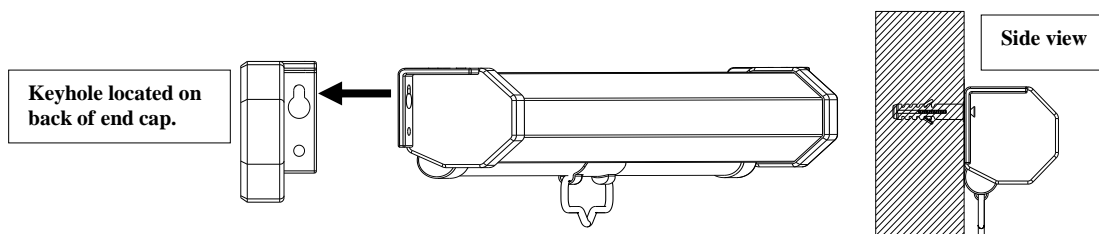

Screen Installation Methods

A. Flush Wall Installation

1. Measure the distance of the keyholes on the end caps and mark the location of where the screen is to be installed for the pre-drilled hole.
2. After marking the area and drilling the hole, insert the proper screw into the drilled hole and leave about 1/8" of an inch from the wall to mount the screen.
3. Mount your screen from the keyhole located on back of screen's left and right end caps.

Note: Do not remove the end caps to mount the screen to the wall.

Removing the end caps will release the tension of the internal spring mechanism.

Note: No hardware is included with this screen for installation. For wall mounting in to drywall, drywall anchors and screws will suffice to sustain the weight of this screen. For any other type of wall mounting, please consult with your local hardware store to obtain the proper hardware.

B. Ceiling Installation

U-bolts included with Manual B-series for hanging from the ceiling using chains and S-hooks. (Chains and S-hooks not included)

Screen Operation

1. Pull the screen down from the lanyard or from the handle only at a 90-degree angle. The screen is designed to lock at 2 inch intervals. To achieve this, make sure to pull straight down and allowing the screen to come up to lock into place. **Do not attempt to pull the screen down by the surface or touch the screen, as it will damage the screen and void the warranty.**
2. To retract the screen, simply pull the screen down more than 2 inches with a quick snap of the wrist and guide it back up in to the housing without releasing the handle.