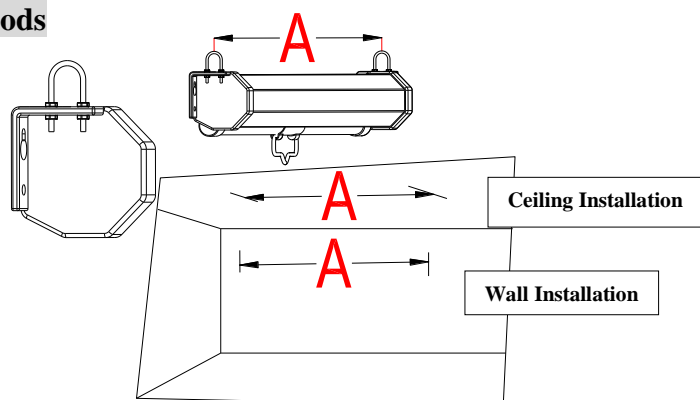

Screen Installation Methods

A. Flush Wall Installation

1. Measure the distance of the keyholes on the end caps and mark the location of where the screen is to be installed for the pre-drilled hole.
2. After marking the area and drilling the hole, insert the proper screw into the drilled hole and leave about 1/8" of an inch from the wall to mount the screen.
3. Mount your screen from the keyhole located on back of screen's left and right end caps.

Note: Do not remove the end caps to mount the screen to the wall.

Removing the end caps will release the tension of the internal spring mechanism.

Note: No hardware is included with this screen for installation. For wall mounting in to drywall, drywall anchors and screws will suffice to sustain the weight of this screen. For any other type of wall mounting, please consult with your local hardware store to obtain the proper hardware.

B. Ceiling Installation

U-bolts included with Manual B-series for hanging from the ceiling using chains and S-hooks. (Chains and S-hooks not included)

Screen Operation

1. Pull the screen down from the lanyard or from the handle only at a 90-degree angle. The screen is designed to lock at 2 inch intervals. To achieve this, make sure to pull straight down and allowing the screen to come up to lock into place. **Do not attempt to pull the screen down by the surface or touch the screen, as it will damage the screen and void the warranty.**
2. To retract the screen, simply pull the screen down more than 2 inches with a quick snap of the wrist and guide it back up in to the housing without releasing the handle.