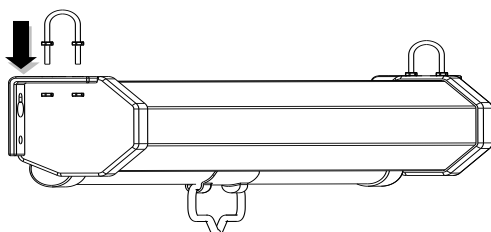

Screen Installation Methods

A. Flush Wall Installation

1. Measure the distance of the keyholes on the end caps and mark the location of where the screen is to be installed for the pre-drilled hole.
2. After marking the area and drilling the hole, insert the proper screw into the drilled hole and leave about 1/8" of an inch from the wall to mount the screen.
3. Mount your screen from the keyhole located on back of screen's left and right end caps.

Note: Do not remove the end caps to mount the screen to the wall.

Removing the end caps will release the tension of the internal spring mechanism.

Note: No hardware is included with this screen for installation. For wall mounting in to drywall, drywall anchors and screws will suffice to sustain the weight of this screen. For any other type of wall mounting, please consult with your local hardware store to obtain the proper hardware.

B. Ceiling Installation

U-bolts included with Manual B-series for hanging from the ceiling using chains and S-hooks. (Chains and S-hooks not included)

Screen Operation

1. Pull the screen down from the lanyard or from the handle only at a 90-degree angle. The screen is designed to lock at 2 inch intervals. To achieve this, make sure to pull straight down and allowing the screen to come up to lock into place. **Do not attempt to pull the screen down by the surface or touch the screen, as it will damage the screen and void the warranty.**
2. To retract the screen, simply pull the screen down more than 2 inches with a quick snap of the wrist and guide it back up in to the housing without releasing the handle.