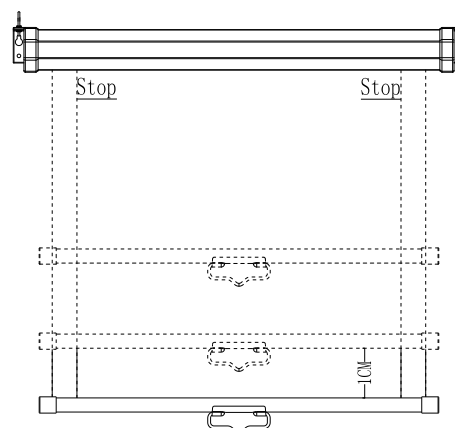

Screen Installation Methods

A. Flush Wall Installation

1. Measure the distance of the keyholes on the end caps and mark the location of where the screen is to be installed for the pre-drilled hole.
2. After marking the area and drilling the hole, insert the proper screw into the drilled hole and leave about 1/8" of an inch from the wall to mount the screen.
3. Mount your screen from the keyhole located on back of screen's left and right end caps.

Note: Do not remove the end caps to mount the screen to the wall.

Removing the end caps will release the tension of the internal spring mechanism.

Note: No hardware is included with this screen for installation. For wall mounting in to drywall, drywall anchors and screws will suffice to sustain the weight of this screen. For any other type of wall mounting, please consult with your local hardware store to obtain the proper hardware.

B. Ceiling Installation

U-bolts included with Manual B-series for hanging from the ceiling using chains and S-hooks. (Chains and S-hooks not included)

Screen Operation

1. Pull the screen down from the lanyard or from the handle only at a 90-degree angle. The screen is designed to lock at 2 inch intervals. To achieve this, make sure to pull straight down and allowing the screen to come up to lock into place. **Do not attempt to pull the screen down by the surface or touch the screen, as it will damage the screen and void the warranty.**
2. To retract the screen, simply pull the screen down more than 2 inches with a quick snap of the wrist and guide it back up in to the housing without releasing the handle.